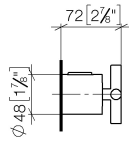

TARA Volume control handle - Brushed Durabronz (23kt Gold)

11 431 892

TARA Volume control handle - Brushed Durabronz (23kt Gold)

11 431 892

mm [inches]

TARA Volume control handle - Brushed Durabronz (23kt Gold)