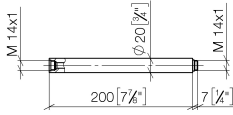

Extension for wall-mounted shower with fixed riser 7-7/8" - Brushed Platinum

12 120 970 Product version from 6/1/2024

	Brushed Platinum	12 120 970-06
	Brushed Light Gold	12 120 970-27

Extension for wall-mounted shower with fixed riser 7-7/8" - Brushed Platinum

12 120 970 Product version from 6/1/2024

Extension for wall-mounted shower with fixed riser 7-7/8" - Brushed Platinum

12 120 970 Product version from 6/1/2024

mm [inches]

Extension for wall-mounted shower with fixed riser 7-7/8" - Brushed Platinum