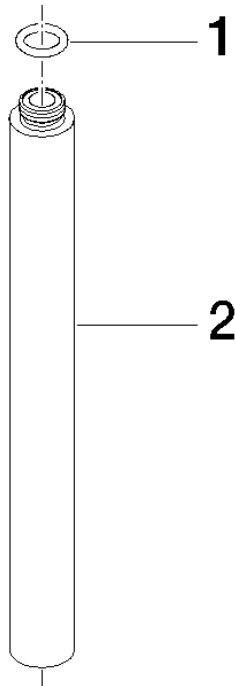

Extension for wall-mounted shower with fixed riser 7-7/8" - Brushed Platinum

12 120 970 Product version from 6/1/2024

	Brushed Platinum	12 120 970-06
	Brushed Light Gold	12 120 970-27

Extension for wall-mounted shower with fixed riser 7-7/8" - Brushed Platinum

12 120 970 Product version from 6/1/2024

Extension for wall-mounted shower with fixed riser 7-7/8" - Brushed Platinum

12 120 970 Product version from 6/1/2024

mm [inches]

Extension for wall-mounted shower with fixed riser 7-7/8" - Brushed Platinum

12 120 970 Product version from 6/1/2024

Parts for other finishes can be found here: [Brushed Light Gold](#)

Spare parts list

Number	Item Number	Designation	Number of units	Lead time
1	90 14 10 011 00 90	seal	1	2
2	09 24 04 180-06	extension	1	60