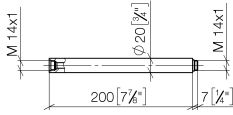

Extension for wall-mounted shower with fixed riser 7-7/8" - Brushed Light Gold

12 120 970 Product version from 6/1/2024

Extension for wall-mounted shower with fixed riser 7-7/8" - Brushed Light Gold

12 120 970 Product version from 6/1/2024

Extension for wall-mounted shower with fixed riser 7-7/8" - Brushed Light Gold

12 120 970 Product version from 6/1/2024

mm [inches]

Extension for wall-mounted shower with fixed riser 7-7/8" - Brushed Light Gold