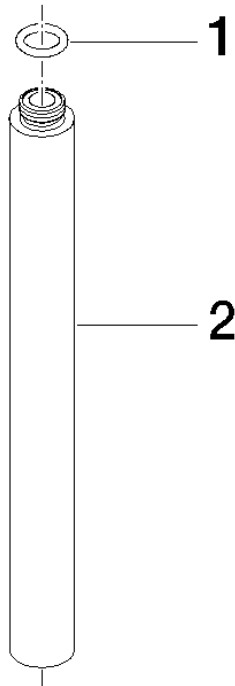

Extension for wall-mounted shower with fixed riser 7-7/8" - Brushed Light Gold

12 120 970 Product version from 6/1/2024

Extension for wall-mounted shower with fixed riser 7-7/8" - Brushed Light Gold

12 120 970 Product version from 6/1/2024

Extension for wall-mounted shower with fixed riser 7-7/8" - Brushed Light Gold

12 120 970 Product version from 6/1/2024

mm [inches]

Extension for wall-mounted shower with fixed riser 7-7/8" - Brushed Light Gold

12 120 970 Product version from 6/1/2024

Spare parts list

Number	Item Number	Designation	Number of units	Lead time
1	90 14 10 011 00 90	seal	1	2
2	09 24 04 180-27	extension	1	60