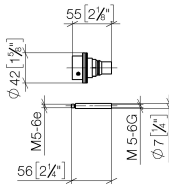

Extension 1-1/8" -

12 177 970 90 Product version from 5/1/2014

Extension 1-1/8" -

12 177 970 90 Product version from 5/1/2014

For xTOOL thermostat modules 35 503 / 511 / 521 /
531 / 524 / 534 970 90 0010

Extension 1-1/8" -

12 177 970 90 Product version from 5/1/2014

mm [inches]

Extension 1-1/8" -

12 177 970 90 Product version from 5/1/2014

Spare parts list

Number	Item Number	Designation	Number of units	Lead time
1	90 31 09 095 00 90	bar	1	2