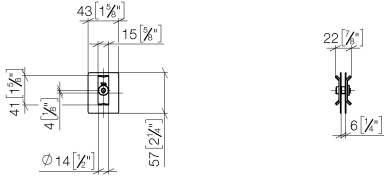

Mounting bracket for two-sided glass attachment -

12 351 970 90

- Option 1: Two towel bars, back to back
- Option 2: Towel rack, two levels
- Option 3: One towel bar, one blank and one door handle on back
- Option 4: One towel bar, two door handles

Mounting bracket for two-sided glass attachment -

12 351 970 90

mm [inches]

Mounting bracket for two-sided glass attachment -

12 351 970 90