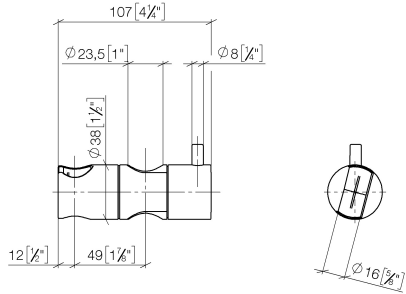

## Slider - Platinum

12 570 970 Product version from 10/1/2023

- for pipe diameter 7/8"

	Platinum	12 570 970-08
	Chrome	12 570 970-00
	Brushed Platinum	12 570 970-06
	Dark Chrome	12 570 970-19
	Light gold	12 570 970-26
	Brushed Light Gold	12 570 970-27
	Brushed Durabronze (23kt Gold)	12 570 970-28
	Matte Black	12 570 970-33
	Brushed Bronze	12 570 970-42
	Brushed Champagne (22kt Gold)	12 570 970-46
	Champagne (22kt Gold)	12 570 970-47
	Brushed Chrome	12 570 970-93
	Brushed Dark Platinum	12 570 970-99

## Slider - Platinum

12 570 970 Product version from 10/1/2023

mm [inches]

### Spare parts list

Number	Item Number	Designation	Number of units	Lead time
1	09 12 12 217 90	sleeve	1	2