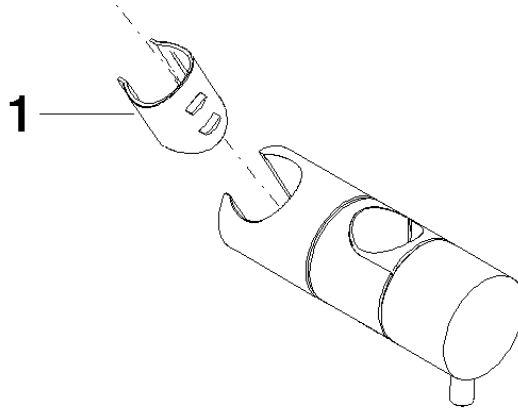

## Slider - Platinum

12 570 970 Product version from 10/1/2023

- for pipe diameter 7/8"

	Platinum	12 570 970-08
	Chrome	12 570 970-00
	Brushed Platinum	12 570 970-06
	Dark Chrome	12 570 970-19
	Light gold	12 570 970-26
	Brushed Light Gold	12 570 970-27
	Brushed Durabronze (23kt Gold)	12 570 970-28
	Matte Black	12 570 970-33
	Brushed Bronze	12 570 970-42
	Brushed Champagne (22kt Gold)	12 570 970-46
	Champagne (22kt Gold)	12 570 970-47
	Brushed Chrome	12 570 970-93
	Brushed Dark Platinum	12 570 970-99

## Slider - Platinum

12 570 970 Product version from 10/1/2023

mm [inches]

### Spare parts list

Number	Item Number	Designation	Number of units	Lead time
1	09 12 12 217 90	sleeve	1	2