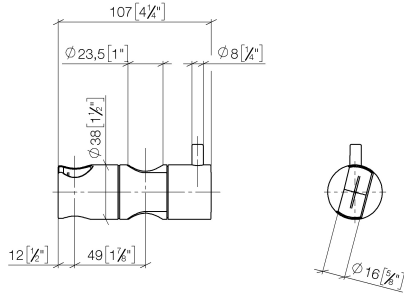

Slider - Brushed Bronze

12 570 970 Product version from 10/1/2023

- for pipe diameter 7/8"

	Brushed Bronze	12 570 970-42
	Chrome	12 570 970-00
	Brushed Platinum	12 570 970-06
	Platinum	12 570 970-08
	Dark Chrome	12 570 970-19
	Light gold	12 570 970-26
	Brushed Light Gold	12 570 970-27
	Brushed Durabronze (23kt Gold)	12 570 970-28
	Matte Black	12 570 970-33
	Brushed Champagne (22kt Gold)	12 570 970-46
	Champagne (22kt Gold)	12 570 970-47
	Brushed Chrome	12 570 970-93
	Brushed Dark Platinum	12 570 970-99

Slider - Brushed Bronze

12 570 970 Product version from 10/1/2023

mm [inches]

Slider - Brushed Bronze

12 570 970 Product version from 10/1/2023

Parts for other
finishes can be found
here: [Chrome](#)

Spare parts list

Number	Item Number	Designation	Number of units	Lead time
1	09 12 12 217 90	sleeve	1	2