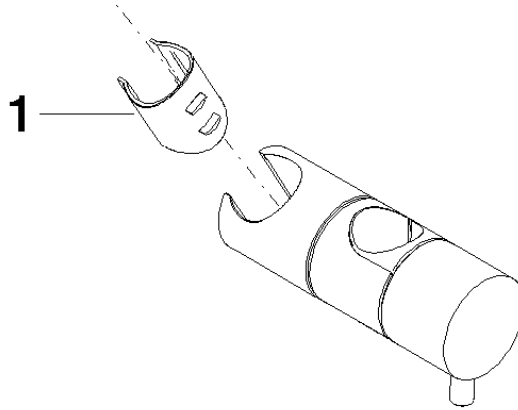

Slider - Brushed Bronze

12 570 970 Product version from 10/1/2023

- for pipe diameter 7/8"

	Brushed Bronze	12 570 970-42
	Chrome	12 570 970-00
	Brushed Platinum	12 570 970-06
	Platinum	12 570 970-08
	Dark Chrome	12 570 970-19
	Light gold	12 570 970-26
	Brushed Light Gold	12 570 970-27
	Brushed Durabronze (23kt Gold)	12 570 970-28
	Matte Black	12 570 970-33
	Brushed Champagne (22kt Gold)	12 570 970-46
	Champagne (22kt Gold)	12 570 970-47
	Brushed Chrome	12 570 970-93
	Brushed Dark Platinum	12 570 970-99

Slider - Brushed Bronze

12 570 970 Product version from 10/1/2023

mm [inches]

Slider - Brushed Bronze

12 570 970 Product version from 10/1/2023

Parts for other
finishes can be found
here: [Chrome](#)

Spare parts list

Number	Item Number	Designation	Number of units	Lead time
1	09 12 12 217 90	sleeve	1	2