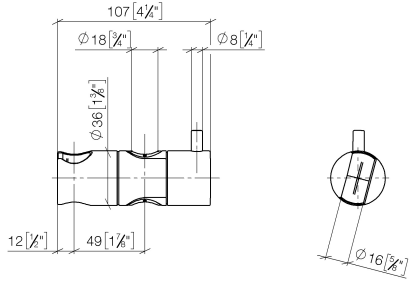

Slider - Chrome

12 580 970 Product version from 10/1/2023

- for pipe diameter 3/4"

	Chrome	12 580 970-00
	Brushed Platinum	12 580 970-06
	Platinum	12 580 970-08
	Durabness (23kt Gold)	12 580 970-09
	Dark Chrome	12 580 970-19
	Light gold	12 580 970-26
	Brushed Light Gold	12 580 970-27
	Brushed Durabness (23kt Gold)	12 580 970-28
	Matte Black	12 580 970-33
	Brushed Bronze	12 580 970-42
	Brushed Champagne (22kt Gold)	12 580 970-46
	Champagne (22kt Gold)	12 580 970-47
	Brushed Chrome	12 580 970-93
	Brushed Dark Platinum	12 580 970-99

Slider - Chrome

12 580 970 Product version from 10/1/2023

mm [inches]

Slider - Chrome

12 580 970 Product version from 10/1/2023

Parts for other finishes can be found here: Brushed Platinum

Spare parts list

Number	Item Number	Designation	Number of units	Lead time
1	09 12 12 217 90	sleeve	1	2
2	08 18 40 579 90	adaptor	1	2