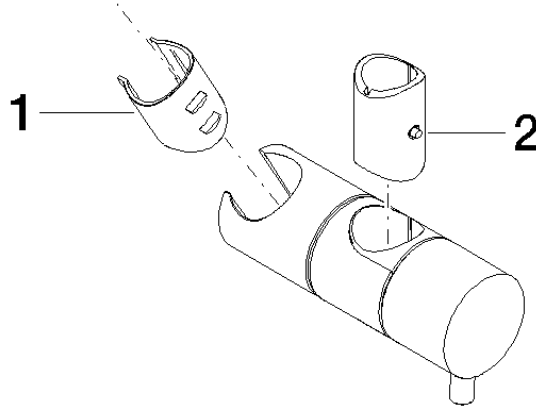

Slider - Chrome

12 580 970 Product version from 10/1/2023

- for pipe diameter 3/4"

	Chrome	12 580 970-00
	Brushed Platinum	12 580 970-06
	Platinum	12 580 970-08
	Durabness (23kt Gold)	12 580 970-09
	Dark Chrome	12 580 970-19
	Light gold	12 580 970-26
	Brushed Light Gold	12 580 970-27
	Brushed Durabness (23kt Gold)	12 580 970-28
	Matte Black	12 580 970-33
	Brushed Bronze	12 580 970-42
	Brushed Champagne (22kt Gold)	12 580 970-46
	Champagne (22kt Gold)	12 580 970-47
	Brushed Chrome	12 580 970-93
	Brushed Dark Platinum	12 580 970-99

Slider - Chrome

12 580 970 Product version from 10/1/2023

mm [inches]

Slider - Chrome

12 580 970 Product version from 10/1/2023

Parts for other finishes can be found here: Brushed Platinum

Spare parts list

Number	Item Number	Designation	Number of units	Lead time
1	09 12 12 217 90	sleeve	1	2
2	08 18 40 579 90	adaptor	1	2