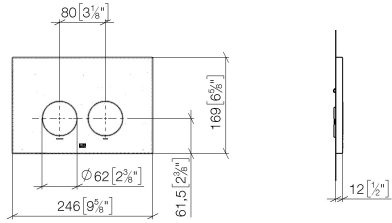

## Flush plate For flush-mounted tanks from Geberit round - Brushed Platinum

12 665 979 Product version from 4/1/2024

- Cover plate 6-5/8" x 9-5/8" x 1/2"
- Mechanical flush plate with manual activation
- For dual flush systems
- Incl. mounting frame, actuator rods and mounting elements
- Sound-insulated push rods, quickly adjustable without tools
- Compatible with all tanks in the Geberit Sigma series from 2001 onwards

## Flush plate For flush-mounted tanks from Geberit round - Brushed Platinum

12 665 979 Product version from 4/1/2024

mm [inches]

### Spare parts list

Number	Item Number	Designation	Number of units	Lead time
1	90 28 01 030 00 90	base	1	2
2	90 20 97 100 00-06	button	2	10
3	90 28 10 212 00 90	base	1	2
4	90 11 97 012 00-06	cover	1	10