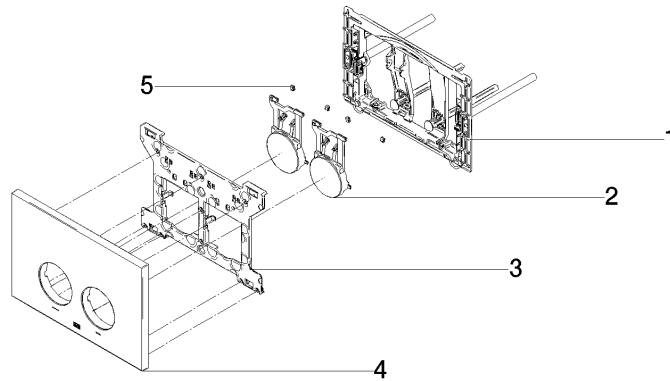

## Flush plate For flush-mounted tanks from Geberit round - Brushed Platinum

12 665 979 Product version from 4/1/2024

- Cover plate 6-5/8" x 9-5/8" x 1/2"
- Mechanical flush plate with manual activation
- For dual flush systems
- Incl. mounting frame, actuator rods and mounting elements
- Sound-insulated push rods, quickly adjustable without tools
- Compatible with all tanks in the Geberit Sigma series from 2001 onwards

## Flush plate For flush-mounted tanks from Geberit round - Brushed Platinum

12 665 979 Product version from 4/1/2024

mm [inches]

### Spare parts list

Number	Item Number	Designation	Number of units	Lead time
1	90 28 01 030 00 90	base	1	2
2	90 20 97 100 00-06	button	2	10
3	90 28 10 212 00 90	base	1	2
4	90 11 97 012 00-06	cover	1	10