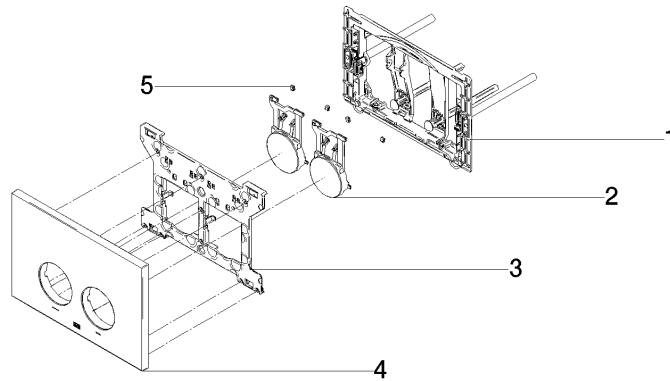

Flush plate For flush-mounted tanks from Geberit round - Champagne (22kt Gold)

12 665 979 Product version from 4/1/2024

Parts for other finishes can be found here: [Chrome](#)

Spare parts list

Number	Item Number	Designation	Number of units	Lead time
1	90 28 01 030 00 90	base	1	2
2	90 20 97 100 00-47	button	2	30
3	90 28 10 212 00 90	base	1	2
4	90 11 97 012 00-47	cover	1	30