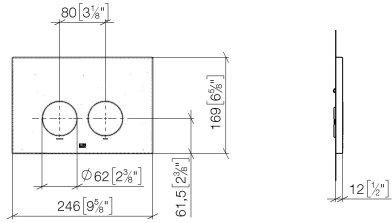

## Flush plate For flush-mounted tanks from Geberit round - Champagne (22kt Gold)

12 665 979 Product version from 4/1/2024

- Cover plate 6-5/8" x 9-5/8" x 1/2"
- Mechanical flush plate with manual activation
- For dual flush systems
- Incl. mounting frame, actuator rods and mounting elements
- Sound-insulated push rods, quickly adjustable without tools
- Compatible with all tanks in the Geberit Sigma series from 2001 onwards

# Flush plate For flush-mounted tanks from Geberit round - Champagne (22kt Gold)

12 665 979 Product version from 4/1/2024

mm [inches]

**Flush plate For flush-mounted tanks from Geberit round - Champagne (22kt Gold)**