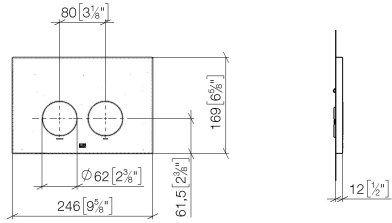

## Flush plate For flush-mounted tanks from Geberit round - Brushed Chrome

12 665 979 Product version from 4/1/2024

- Cover plate 6-5/8" x 9-5/8" x 1/2"
- Mechanical flush plate with manual activation
- For dual flush systems
- Incl. mounting frame, actuator rods and mounting elements
- Sound-insulated push rods, quickly adjustable without tools
- Compatible with all tanks in the Geberit Sigma series from 2001 onwards

## Flush plate For flush-mounted tanks from Geberit round - Brushed Chrome

12 665 979 Product version from 4/1/2024

mm [inches]

### Spare parts list

Number	Item Number	Designation	Number of units	Lead time
1	90 28 01 030 00 90	base	1	2
2	90 20 97 100 00-93	button	2	20
3	90 28 10 212 00 90	base	1	2
4	90 11 97 012 00-93	cover	1	20