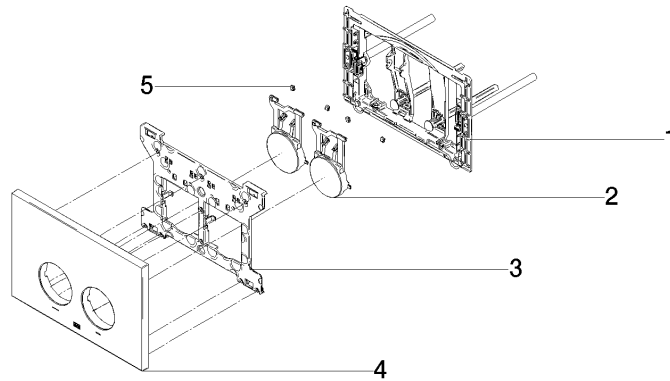

## Flush plate For flush-mounted tanks from Geberit round - Brushed Chrome

12 665 979 Product version from 4/1/2024

- Cover plate 6-5/8" x 9-5/8" x 1/2"
- Mechanical flush plate with manual activation
- For dual flush systems
- Incl. mounting frame, actuator rods and mounting elements
- Sound-insulated push rods, quickly adjustable without tools
- Compatible with all tanks in the Geberit Sigma series from 2001 onwards

## Flush plate For flush-mounted tanks from Geberit round - Brushed Chrome

12 665 979 Product version from 4/1/2024

mm [inches]

## Flush plate For flush-mounted tanks from Geberit round - Brushed Chrome

12 665 979 Product version from 4/1/2024

Parts for other finishes can be found here: [Chrome](#)

### Spare parts list

Number	Item Number	Designation	Number of units	Lead time
1	90 28 01 030 00 90	base	1	2
2	90 20 97 100 00-93	button	2	20
3	90 28 10 212 00 90	base	1	2
4	90 11 97 012 00-93	cover	1	20