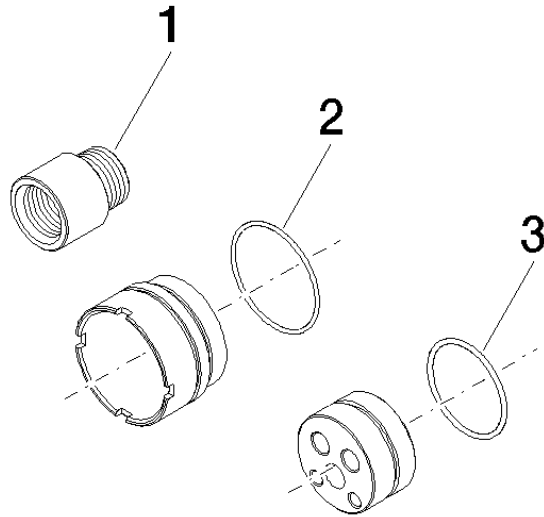

# Extension 3/4" -

12 869 970 90

mm [inches]

**Extension 3/4" -**

12 869 970 90

**Spare parts list**

Number	Item Number	Designation	Number of units	Lead time
1	09 24 03 072 10 90	nipple	1	2
2	09 14 10 190 90	seal	1	2
3	09 14 10 102 90	seal	1	2