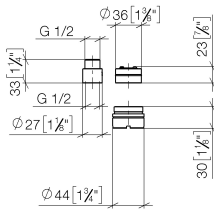

## Extension 3/4" -

---

12 869 970 90

- up to 0.8": 1x 12 869 970 90
- 0.8" - 1.5": 2x 12 869 970 90

for 35 860 970 90 0010

Not compatible with 36 86X 664-FF0010.

# Extension 3/4" -

12 869 970 90

mm [inches]

**Extension 3/4" -**

12 869 970 90

**Spare parts list**

Number	Item Number	Designation	Number of units	Lead time
1	09 24 03 072 10 90	nipple	1	2
2	09 14 10 190 90	seal	1	2
3	09 14 10 102 90	seal	1	2