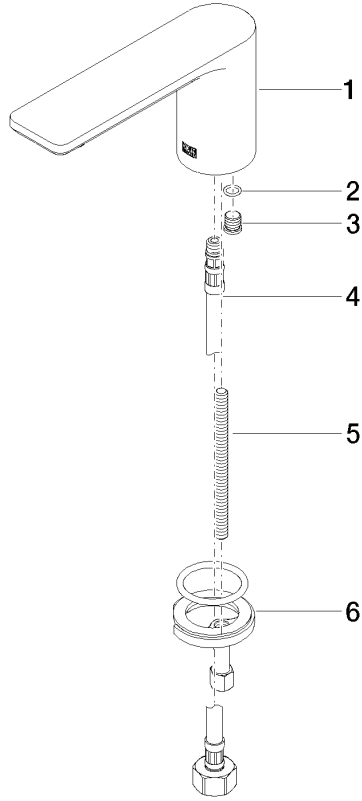

LISSÉ Lavatory spout, deck-mounted without drain - Dark Chrome

13 700 845 Product version from 3/13/2017

- 5-1/8" Projection
- Rigid spout
- Round aerated stream
- Total height 3-3/4"
- Height to aerator/spout outlet 3"
- 1-3/8" hole diameter
- 1/2" connection
- Water flow rate limited to max. 1.5 gpm
- lead-free
- This product can help a building meet the requirements of Green Building Rating Systems, e.g. LEED®, BREEAM®, DGNB

LISSÉ Lavatory spout, deck-mounted without drain - Dark Chrome

13 700 845 Product version from 3/13/2017

mm [inches]

Flow rate chart

Codes & Standards

ASME A112.18.1	ASME A112.18.1/CSA B125.1	cUPC	DIN 4109
ISO 3822	NSF/ANSI 372	NSF/ANSI/CAN 61	NSF372
NSF61	Ü-Zeichen		

LISSÉ Lavatory spout, deck-mounted without drain - Dark Chrome

13 700 845 Product version from 3/13/2017

Certificates

LGA_29

IAPMO_N-4

IAPMO_4976

IAPMO_6

LISSÉ Lavatory spout, deck-mounted without drain - Dark Chrome

13 700 845 Product version from 3/13/2017

Parts for other finishes can be found here: [Chrome](#)

Spare parts list

Number	Item Number	Designation	Number of units	Lead time
1	90 11 84 015 00-19	spout	1	20
2	90 14 10 060 00 90	seal	1	2
3	09 31 20 065 90	plug	1	2
4	04 30 04 019 00 90	hose	1	2
5	09 31 11 012 90	pin	1	2
6	04 30 11 038 75 90	fixing set	1	2