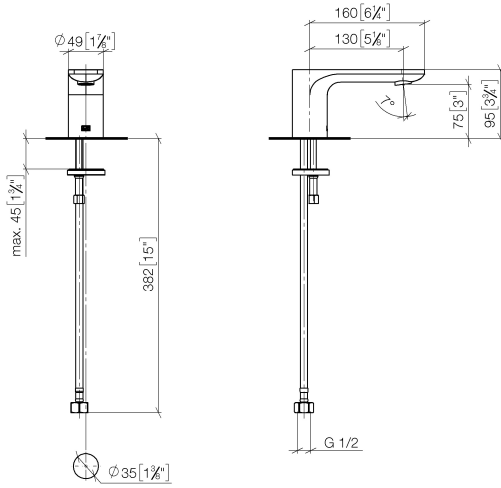

LISSÉ Lavatory spout, deck-mounted without drain - Dark Chrome

13 700 845 Product version from 3/13/2017

- 5-1/8" Projection
- Rigid spout
- Round aerated stream
- Total height 3-3/4"
- Height to aerator/spout outlet 3"
- 1-3/8" hole diameter
- 1/2" connection
- Water flow rate limited to max. 1.5 gpm
- lead-free
- This product can help a building meet the requirements of Green Building Rating Systems, e.g. LEED®, BREEAM®, DGNB

LISSÉ Lavatory spout, deck-mounted without drain - Dark Chrome

13 700 845 Product version from 3/13/2017

mm [inches]

Flow rate chart

Codes & Standards

ASME A112.18.1	ASME A112.18.1/CSA B125.1	cUPC	DIN 4109
ISO 3822	NSF/ANSI 372	NSF/ANSI/CAN 61	NSF372
NSF61	Ü-Zeichen		

LISSÉ Lavatory spout, deck-mounted without drain - Dark Chrome

13 700 845 Product version from 3/13/2017

Certificates

LGA_29

IAPMO_N-4

IAPMO_4976

IAPMO_6

LISSÉ Lavatory spout, deck-mounted without drain - Dark Chrome

13 700 845 Product version from 3/13/2017

Parts for other finishes can be found here: [Chrome](#)

Spare parts list

Number	Item Number	Designation	Number of units	Lead time
1	90 11 84 015 00-19	spout	1	20
2	90 14 10 060 00 90	seal	1	2
3	09 31 20 065 90	plug	1	2
4	04 30 04 019 00 90	hose	1	2
5	09 31 11 012 90	pin	1	2
6	04 30 11 038 75 90	fixing set	1	2