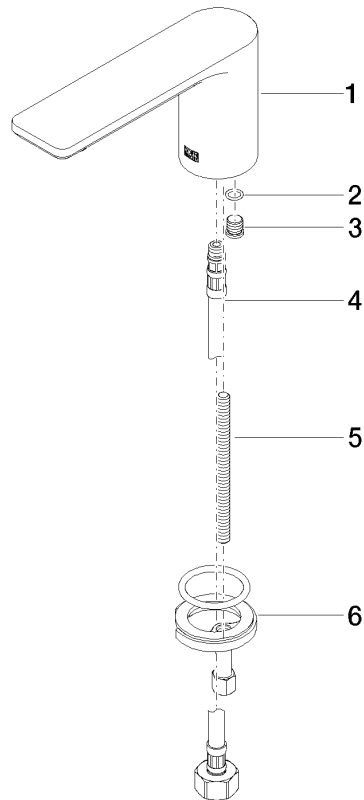

## LISSÉ Lavatory spout, deck-mounted without drain - Brushed Light Gold

13 700 845 Product version from 3/13/2017

- 5-1/8" Projection
- Rigid spout
- Round aerated stream
- Total height 3-3/4"
- Height to aerator/spout outlet 3"
- 1-3/8" hole diameter
- 1/2" connection
- Water flow rate limited to max. 1.5 gpm
- lead-free
- This product can help a building meet the requirements of Green Building Rating Systems, e.g. LEED®, BREEAM®, DGNB

## LISSÉ Lavatory spout, deck-mounted without drain - Brushed Light Gold

---

13 700 845 Product version from 3/13/2017

## LISSÉ Lavatory spout, deck-mounted without drain - Brushed Light Gold

13 700 845 Product version from 3/13/2017

Parts for other finishes can be found here: [Chrome](#)

### Spare parts list

Number	Item Number	Designation	Number of units	Lead time
1	90 11 84 015 00-27	spout	1	30
2	90 14 10 060 00 90	seal	1	2
3	09 31 20 065 90	plug	1	2
4	04 30 04 019 00 90	hose	1	2
5	09 31 11 012 90	pin	1	2
6	04 30 11 038 75 90	fixing set	1	2