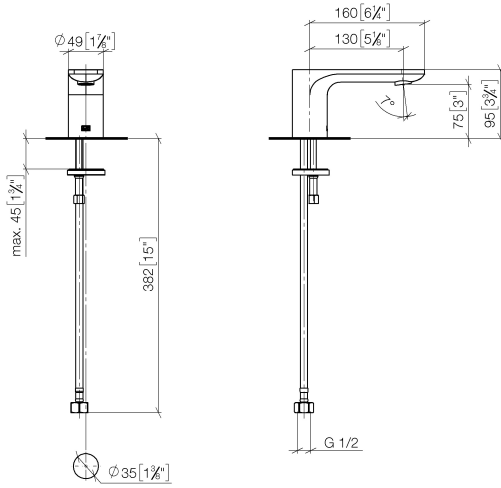

## LISSÉ Lavatory spout, deck-mounted without drain - Brushed Light Gold

13 700 845 Product version from 3/13/2017

- 5-1/8" Projection
- Rigid spout
- Round aerated stream
- Total height 3-3/4"
- Height to aerator/spout outlet 3"
- 1-3/8" hole diameter
- 1/2" connection
- Water flow rate limited to max. 1.5 gpm
- lead-free
- This product can help a building meet the requirements of Green Building Rating Systems, e.g. LEED®, BREEAM®, DGNB

**LISSÉ Lavatory spout, deck-mounted without drain - Brushed Light Gold**

13 700 845 Product version from 3/13/2017

mm [inches]

**Flow rate chart**

**Codes & Standards**

ASME A112.18.1/CSA B125.1	DIN 4109	ISO 3822	NSF/ANSI 372
NSF/ANSI/CAN 61	NSF372	NSF61	Ü-Zeichen

## LISSÉ Lavatory spout, deck-mounted without drain - Brushed Light Gold

---

13 700 845 Product version from 3/13/2017

### Spare parts list

Number	Item Number	Designation	Number of units	Lead time
1	90 11 84 015 00-27	spout	1	30
2	90 14 10 060 00 90	seal	1	2
3	09 31 20 065 90	plug	1	2
4	04 30 04 019 00 90	hose	1	2
5	09 31 11 012 90	pin	1	2
6	04 30 11 038 75 90	fixing set	1	2