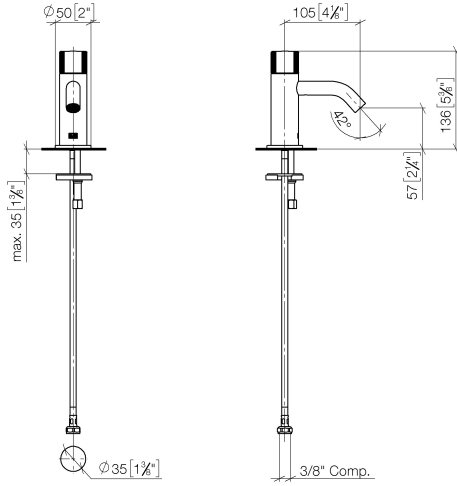

META Pillar tap cold water only - Brushed Champagne (22kt Gold)

17 500 660

- 4-1/8" Projection
- Rigid spout
- Round aerated stream
- Total height 5-3/8"
- Height to aerator/spout outlet 2-1/4"
- 1-3/8" hole diameter
- 1/2" connection
- Flange diameter 2"
- 2 x pressure hose with 3/8" compression fitting
- Water flow rate limited to max. 1.2 gpm
- lead-free
- This product can help a building meet the requirements of Green Building Rating Systems, e.g. LEED®, BREEAM®, DGNB

	Brushed Champagne (22kt Gold)	17 500 660-46 0010
	Chrome	17 500 660-00 0010
	Brushed Platinum	17 500 660-06 0010
	Dark Chrome	17 500 660-19 0010
	Light gold	17 500 660-26 0010
	Brushed Light Gold	17 500 660-27 0010
	Matte Black	17 500 660-33 0010
	Brushed Bronze	17 500 660-42 0010
	Champagne (22kt Gold)	17 500 660-47 0010
	Brushed Chrome	17 500 660-93 0010
	Brushed Dark Platinum	17 500 660-99 0010

META Pillar tap cold water only - Brushed Champagne (22kt Gold)

17 500 660

mm [inches]

Codes & Standards

ASME A112.18.1	ASME A112.18.1/CSA B125.1	California Energy Commission (CEC)	cUPC
NSF/ANSI 372	NSF/ANSI/CAN 61	NSF372	NSF61