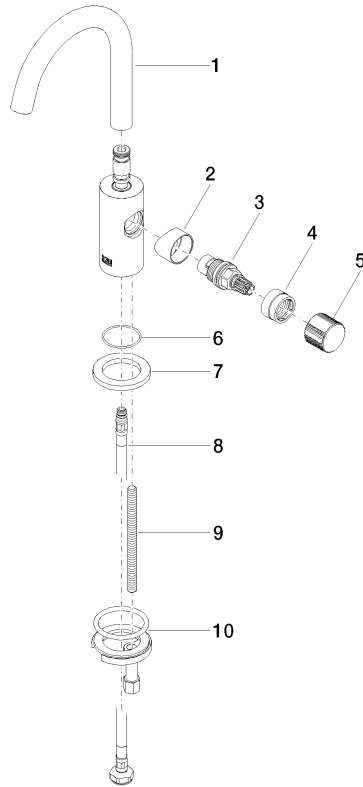

META Pillar tap cold water only - Brushed Light Gold

17 500 661 Product version from 7/1/2023

- 4-7/8" Projection
- Swiveling spout 360°
- Round aerated stream
- Total height 9-3/8"
- Height to aerator/spout outlet 6-5/8"
- 1-3/8" hole diameter
- 2 x pressure hose with 3/8" compression fitting
- Flange diameter 2"
- Water flow rate limited to max. 1.2 gpm
- lead-free
- This product can help a building meet the requirements of Green Building Rating Systems, e.g. LEED®, BREEAM®, DGNB

	Brushed Light Gold	17 500 661-27 0010
	Chrome	17 500 661-00 0010
	Brushed Platinum	17 500 661-06 0010
	Dark Chrome	17 500 661-19 0010
	Light gold	17 500 661-26 0010
	Matte Black	17 500 661-33 0010
	Brushed Bronze	17 500 661-42 0010
	Brushed Champagne (22kt Gold)	17 500 661-46 0010
	Champagne (22kt Gold)	17 500 661-47 0010
	Brushed Chrome	17 500 661-93 0010
	Brushed Dark Platinum	17 500 661-99 0010

META Pillar tap cold water only - Brushed Light Gold

17 500 661 Product version from 7/1/2023

mm [inches]

Codes & Standards

ASME A112.18.1/CSA B125.1 NSF372	California Energy Commission (CEC) NSF61	NSF/ANSI 372	NSF/ANSI/CAN 61
---	---	--------------	--------------------

Certificates

IAPMO_N-4

IAPMO_6

META Pillar tap cold water only - Brushed Light Gold

17 500 661 Product version from 7/1/2023

Parts for other finishes can be found here: [Chrome](#)

Spare parts list

Number	Item Number	Designation	Number of units	Lead time
1	90 28 22 312 01-27	spout	1	30
2	09 18 20 221-27	base	1	-
Spare part can no longer be ordered, please order the replacement item				
3	90 90 03 131 01 90	top	1	2
4	09 24 04 533-27	nut	1	60
5	09 20 66 013-27	handle	1	60
6	09 14 10 202 90	seal	1	2
7	09 27 66 006-27	rosette	1	60
8	04 30 04 102 00 90	Flexible supply line 3/8" -	1	2
9	09 31 11 012 90	pin	1	2
10	04 30 11 038 00 90	fixing set	1	2