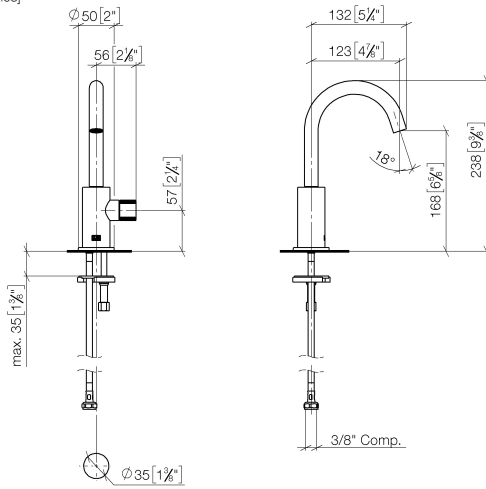

META Pillar tap cold water only - Brushed Light Gold

17 500 661 Product version from 7/1/2023

- 4-7/8" Projection
- Swiveling spout 360°
- Round aerated stream
- Total height 9-3/8"
- Height to aerator/spout outlet 6-5/8"
- 1-3/8" hole diameter
- 2 x pressure hose with 3/8" compression fitting
- Flange diameter 2"
- Water flow rate limited to max. 1.2 gpm
- lead-free
- This product can help a building meet the requirements of Green Building Rating Systems, e.g. LEED®, BREEAM®, DGNB

	Brushed Light Gold	17 500 661-27 0010
	Chrome	17 500 661-00 0010
	Brushed Platinum	17 500 661-06 0010
	Dark Chrome	17 500 661-19 0010
	Light gold	17 500 661-26 0010
	Matte Black	17 500 661-33 0010
	Brushed Bronze	17 500 661-42 0010
	Brushed Champagne (22kt Gold)	17 500 661-46 0010
	Champagne (22kt Gold)	17 500 661-47 0010
	Brushed Chrome	17 500 661-93 0010
	Brushed Dark Platinum	17 500 661-99 0010

META Pillar tap cold water only - Brushed Light Gold

17 500 661 Product version from 7/1/2023

mm [inches]

Codes & Standards

ASME A112.18.1/CSA B125.1 NSF372	California Energy Commission (CEC) NSF61	NSF/ANSI 372	NSF/ANSI/CAN 61
---	---	--------------	--------------------

Certificates

IAPMO_N-4

IAPMO_6

META Pillar tap cold water only - Brushed Light Gold

17 500 661 Product version from 7/1/2023

Parts for other finishes can be found here: [Chrome](#)

Spare parts list

Number	Item Number	Designation	Number of units	Lead time
1	90 28 22 312 01-27	spout	1	30
2	09 18 20 221-27	base	1	-
Spare part can no longer be ordered, please order the replacement item				
3	90 90 03 131 01 90	top	1	2
4	09 24 04 533-27	nut	1	60
5	09 20 66 013-27	handle	1	60
6	09 14 10 202 90	seal	1	2
7	09 27 66 006-27	rosette	1	60
8	04 30 04 102 00 90	Flexible supply line 3/8" -	1	2
9	09 31 11 012 90	pin	1	2
10	04 30 11 038 00 90	fixing set	1	2