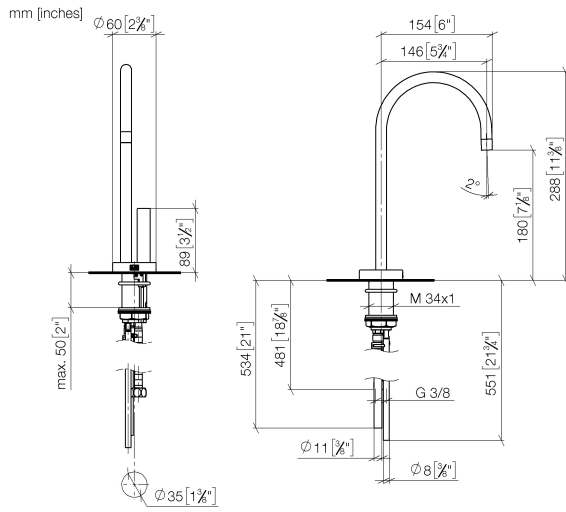

TARA ULTRA HOT & COLD WATER DISPENSER - Durabronz (23kt Gold)

17 861 875 Product version from 5/28/2022