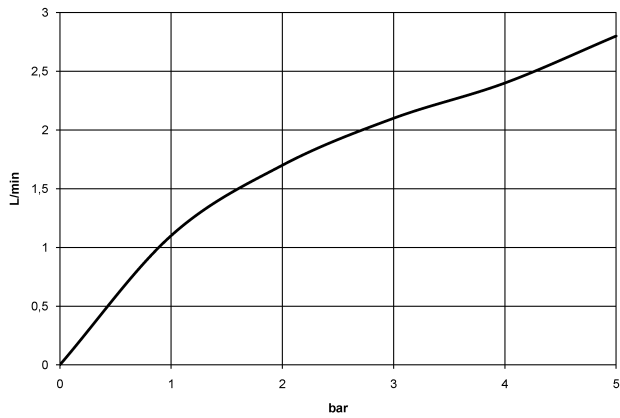

Flow rate chart

Codes & Standards

ADA	ASME A112.18.1/CSA B125.1	California Energy Commission (CEC)	Executive Order no. 1007
NSF/ANSI 372	NSF/ANSI/CAN 61	NSF372	NSF61