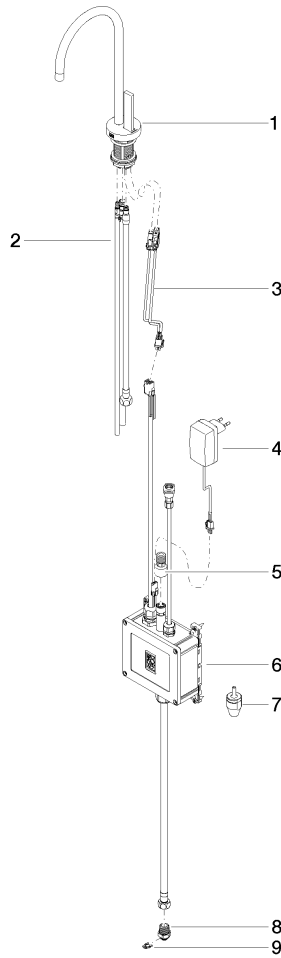

TARA ULTRA HOT & COLD WATER DISPENSER - Durabronss (23kt Gold)

17 861 875 Product version from 5/28/2022

- 5-3/4" Projection
- Rigid, thermally insulated spout
- Laminar stream
- Total height 11-3/8"
- 7-1/8" height to aerator/spout outlet
- 1-3/8" hole diameter
- Provides filtered, hot water, 199°F max. temperature
- Provides filtered, cold water (not chilled)
- Water flow rate limited to max. 0.5 gpm
- control unit for wall assembly (5-3/8" x 6-1/4" x 2-3/8")
- electronic valve
- plug-in power supply, 100-230 V, 50-60 Hz, 18 W, incl. country-specific adaptor set
- lead-free
- One lever for hot and cold water
- Spout ring cannot be removed.
- This product can help a building meet the requirements of Green Building Rating Systems, e.g. LEED®, BREEAM®, DGNB

	Durabronss (23kt Gold)	17 861 875-09
	Chrome	17 861 875-00
	Brushed Platinum	17 861 875-06
	Platinum	17 861 875-08
	Dark Chrome	17 861 875-19
	Brushed Durabronss (23kt Gold)	17 861 875-28
	Matte Black	17 861 875-33
	Brushed Champagne (22kt Gold)	17 861 875-46
	Champagne (22kt Gold)	17 861 875-47
	Brushed Chrome	17 861 875-93
	Brushed Dark Platinum	17 861 875-99

TARA ULTRA HOT & COLD WATER DISPENSER - Durabronz (23kt Gold)

17 861 875 Product version from 5/28/2022

Flow rate chart

Codes & Standards

ADA	ASME A112.18.1/CSA B125.1	California Energy Commission (CEC)	Executive Order no. 1007
NSF/ANSI 372	NSF/ANSI/CAN 61	NSF372	NSF61

Parts for other finishes can be found here: [Chrome](#)

Spare parts list

Number	Item Number	Designation	Number of units	Lead time
1	90 17 85 100 05-09	fitting	1	40
2	90 30 04 067 00 90	hose	1	2
3	90 10 01 048 00 90	electronic accessories	1	2
4	04 10 01 246 00 90	electronic accessories	1	2
5	12 866 970 90	adaptor	1	2
6	90 11 11 064 01 90	electronic accessories	1	2
7	90 24 04 291 00 90	insert	1	2
8	09 24 04 293 90	nipple	1	2
9	09 16 01 045 90	ring	1	2