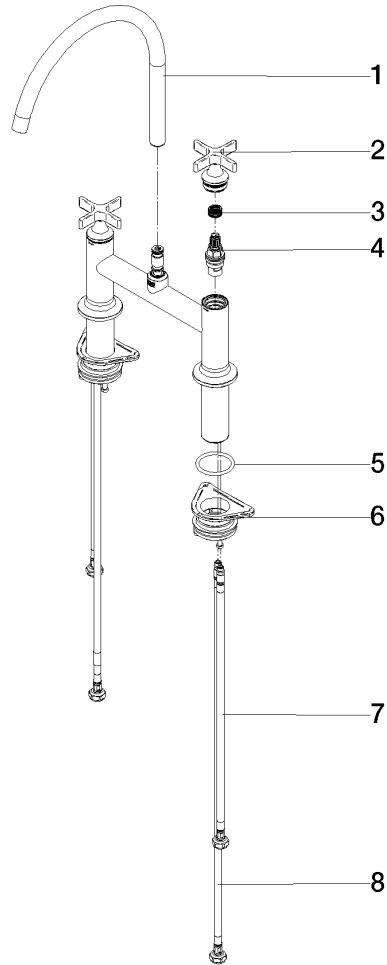

VAIA Two-hole bridge mixer For sprayer / professional sprayer - Brushed Durabronze (23kt Gold)

19 825 809 Product version from 7/1/2023

- 9-1/2" Projection
- Swiveling spout 360°
- Aerated stream
- Water flow rate limited to max. 1.5 gpm
- lead-free
- This product can help a building meet the requirements of Green Building Rating Systems, e.g. LEED®, BREEAM®, DGNB

Two-hole mixer for use with rinsers and professional sprayers

	Brushed Durabronze (23kt Gold)	19 825 809-28 0010
	Chrome	19 825 809-00 0010
	Brushed Platinum	19 825 809-06 0010
	Platinum	19 825 809-08 0010
	Durabronze (23kt Gold)	19 825 809-09 0010
	Dark Chrome	19 825 809-19 0010
	Matte Black	19 825 809-33 0010
	Brushed Bronze	19 825 809-42 0010
	Brushed Champagne (22kt Gold)	19 825 809-46 0010
	Champagne (22kt Gold)	19 825 809-47 0010
	Brushed Chrome	19 825 809-93 0010
	Brushed Dark Platinum	19 825 809-99 0010

19 825 809 Product version from 7/1/2023
mm [inches]

Flow rate chart

Codes & Standards

California Energy
Commission
(CEC)

NSF372

NSF61

VAIA Two-hole bridge mixer For sprayer / professional sprayer - Brushed Durabronz (23kt Gold)

Parts for other
finishes can be found
here: Chrome

Spare parts list

Number	Item Number	Designation	Number of units	Lead time
1	90 28 22 396 01-28	spout	1	20
2	90 20 80 036 00-28	handle	2	-
Spare part can no longer be ordered, please order the replacement item				
3	90 12 12 232 00 90	fixing cap	2	2
4	90 90 03 131 00 90	top	2	2
5	90 14 10 043 00 90	seal	2	2
6	04 30 11 040 00 90	fixing set	2	2
7	04 30 04 100 00 90	hose	2	2
8	04 30 04 103 00 90	hose	2	2