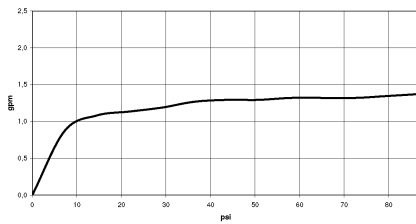

19 825 809 Product version from 7/1/2023
mm [inches]

Flow rate chart

Codes & Standards

California Energy
Commission
(CEC)

NSF372

NSF61

VAIA Two-hole bridge mixer For sprayer / professional sprayer - Brushed Durabronz (23kt Gold)