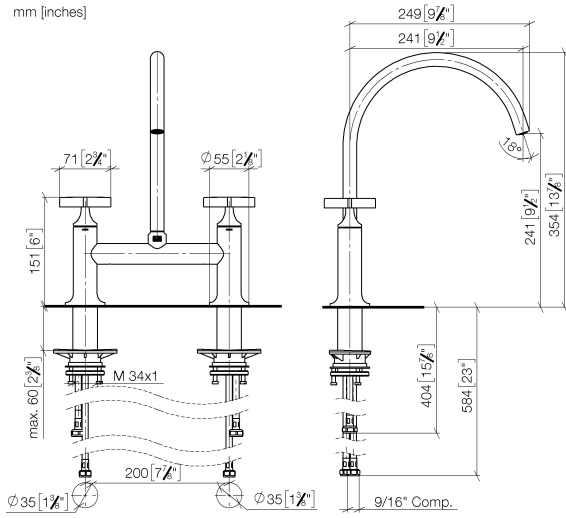

Recommended article

VAIA AIR SWITCH operating button, trim parts only - Brushed Durabronze (23kt Gold) 10 713 809-28

VAIA Two-hole bridge mixer For sprayer / professional sprayer - Brushed Durabronz (23kt Gold)

19 825 809 Product version from 7/1/2023
mm [inches]

Flow rate chart

Codes & Standards

California Energy
Commission
(CEC)

NSF372

NSF61

VAIA Two-hole bridge mixer For sprayer / professional sprayer - Brushed Durabronz (23kt Gold)

Parts for other
finishes can be found
here: Chrome

Spare parts list

Number	Item Number	Designation	Number of units	Lead time
1	90 28 22 396 01-28	spout	1	20
2	90 20 80 036 00-28	handle	2	-
Spare part can no longer be ordered, please order the replacement item				
3	90 12 12 232 00 90	fixing cap	2	2
4	90 90 03 131 00 90	top	2	2
5	90 14 10 043 00 90	seal	2	2
6	04 30 11 040 00 90	fixing set	2	2
7	04 30 04 100 00 90	hose	2	2
8	04 30 04 103 00 90	hose	2	2