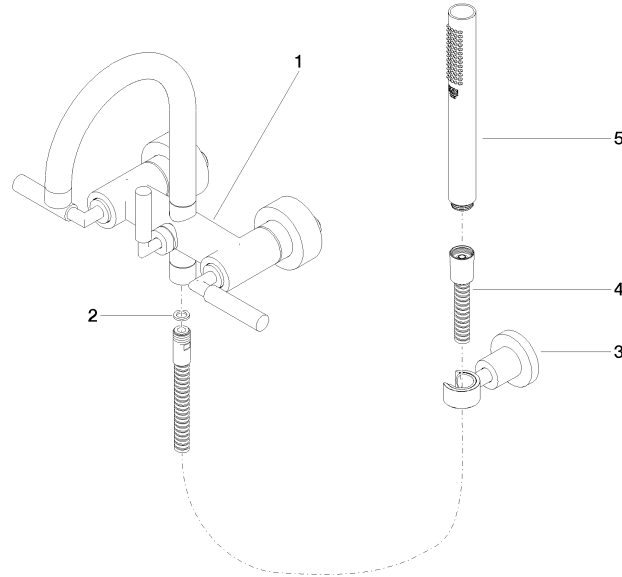

Required article

Rough-in adapter -

- Please order 2 adapters

35 080 970-90
0010

TARA Tub mixer for wall-mounted installation with hand shower set - Champagne (22kt Gold)

25 133 882 Product version from 5/27/2021
mm [inches]

Flow rate chart

Codes & Standards

DIN 4109

ISO 3822

Scottish Water
Byelaws

UK Water Supply
Regulations

Ü-Zeichen

TARA Tub mixer for wall-mounted installation with hand shower set - Champagne (22kt Gold)

25 133 882 Product version from 5/27/2021

Certificates

WRAS_2210

LGA_18

**TARA Tub mixer for wall-mounted installation with hand shower set -
Champagne (22kt Gold)**

25 133 882 Product version from 5/27/2021

Spare parts list

| Number | Item Number | Designation | Number of units | Lead time |
|--|--------------------|---|-----------------|-----------|
| 1 | 25 100 892-47 | TARA Tub mixer for wall-mounted installation - Champagne (22kt Gold) | 1 | - |
| Spare part can no longer be ordered, please order the replacement item | | | | |
| 2 | 90 14 20 026 00 90 | seal | 1 | 2 |
| 3 | 28 050 892-47 | TARA Wall bracket - Champagne (22kt Gold) | 1 | 30 |
| 4 | 90 30 02 072 00-47 | Metal shower hose 1/2" x 3/8" x 49-1/4" - Champagne (22kt Gold) | 1 | 30 |
| 5 | 90 12 11 140 41-47 | shower | 1 | 30 |