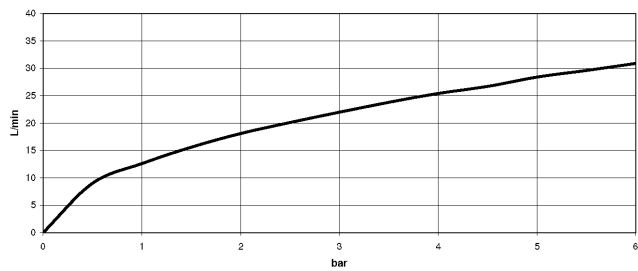

Flow rate chart

Codes & Standards

DIN 4109

ISO 3822

Scottish Water
Byelaws

UK Water Supply
Regulations

Ü-Zeichen

TARA Tub mixer for wall-mounted installation with hand shower set - Champagne (22kt Gold)