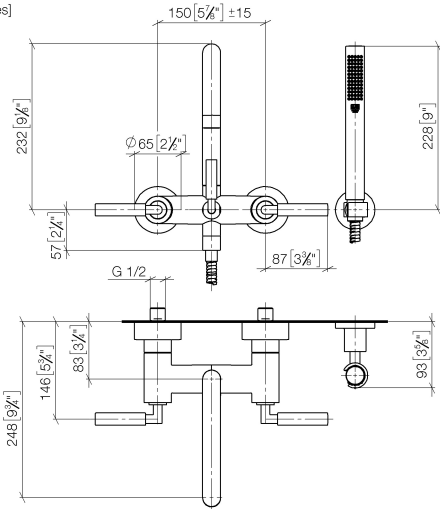

TARA Tub mixer for wall-mounted installation with hand shower set - Champagne (22kt Gold)

25 133 882 Product version from 5/27/2021

- Spout: Round aerated stream
- Water flow rate limited to max. 5.8 gpm
- Hand-held shower: COMPACT RAIN, flow rate max. 1.8 gpm (at 3 bar)
- Hand shower set with anti-scale technology
- 9-1/2" Projection
- Tub / shower diverter
- Flanges Ø 2-1/2"
- Wall bracket with flange Ø 2"
- 1/2" connection
- Center to center 5-7/8" ± 5/8"
- Metal shower hose 49-1/4" with anti-twist device (ADA)

Required article

Rough-in adapter -

- Please order 2 adapters

35 080 970-90
0010

TARA Tub mixer for wall-mounted installation with hand shower set - Champagne (22kt Gold)

25 133 882 Product version from 5/27/2021
mm [inches]

Flow rate chart

Codes & Standards

DIN 4109

ISO 3822

Scottish Water
Byelaws

UK Water Supply
Regulations

Ü-Zeichen

TARA Tub mixer for wall-mounted installation with hand shower set - Champagne (22kt Gold)

Spare parts list

| Number | Item Number | Designation | Number of units | Lead time |
|--|--------------------|---|-----------------|-----------|
| 1 | 25 100 892-47 | TARA Tub mixer for wall-mounted installation - Champagne (22kt Gold) | 1 | - |
| Spare part can no longer be ordered, please order the replacement item | | | | |
| 2 | 90 14 20 026 00 90 | seal | 1 | 2 |
| 3 | 28 050 892-47 | TARA Wall bracket - Champagne (22kt Gold) | 1 | 30 |
| 4 | 90 30 02 072 00-47 | Metal shower hose 1/2" x 3/8" x 49-1/4" - Champagne (22kt Gold) | 1 | 30 |
| 5 | 90 12 11 140 41-47 | shower | 1 | 30 |