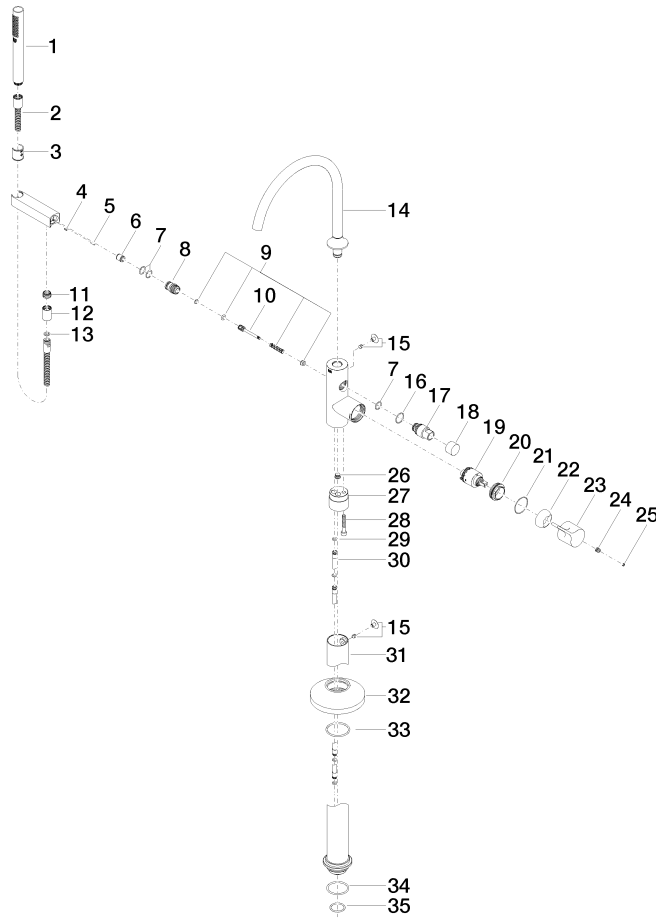

VAIA Single-lever tub mixer with stand pipe for freestanding installation with hand shower set - Brushed Champagne (22kt Gold)

25 863 809

VAIA Single-lever tub mixer with stand pipe for freestanding installation with hand shower set - Brushed Champagne (22kt Gold)

25 863 809

Spare parts list

Number	Item Number	Designation	Number of units	Lead time
1	90 12 11 140 41-46	shower	1	30
2	90 30 02 072 00-46	Metal shower hose 1/2" x 3/8" x 49-1/4" - Brushed Champagne (22kt Gold)	1	30
3	09 18 40 118 90	sleeve	1	2
4	09 31 11 058 90	pin	1	2
5	09 31 11 040 90	pin	1	2
6	90 23 01 141 00 90	back-flow preventer	1	2
7	90 14 10 010 00 90	seal	3	2
8	09 24 03 153 20-46	nipple	1	-
Spare part can no longer be ordered, please order the replacement item				
9	90 16 02 023 00 90	spring	1	2
10	09 31 09 102 20-46	pull-rod	1	-
Spare part can no longer be ordered, please order the replacement item				
11	09 24 03 069 90	nipple	1	2
12	90 21 02 069 00-46	cover	1	30
13	90 14 20 026 00 90	seal	1	2
14	90 28 22 327 00-46	spout	1	30
15	04 31 20 036 00 90	plug	2	2
16	09 14 10 112 90	seal	1	2
17	09 21 34 081 20-46	nipple	1	30
18	09 20 88 002-46	handle	1	30
19	90 15 05 039 00 90	cartridge	1	2
20	09 24 04 298 90	nut	1	2
21	09 14 10 037 90	seal	1	2
22	09 28 30 036-46	cover	1	30
23	09 20 80 022-46	handle	1	30
24	90 31 11 030 00 90	pin	1	2
25	90 31 20 087 00-46	plug	1	30
26	04 31 20 039 11 90	plug	1	2
27	09 24 03 152 20-46	adaptor	1	-
Spare part can no longer be ordered, please order the replacement item				
28	09 30 30 111 90	screw	1	2
29	09 14 10 139 90	seal	2	2
30	04 28 22 025 00 90	connection	2	2
31	04 28 22 030 00-46	pipe	1	30
32	09 27 80 022-46	rosette	1	30
33	90 14 10 129 00 90	seal	1	2
34	09 14 10 084 90	seal	1	2
35	09 14 10 018 90	seal	1	2