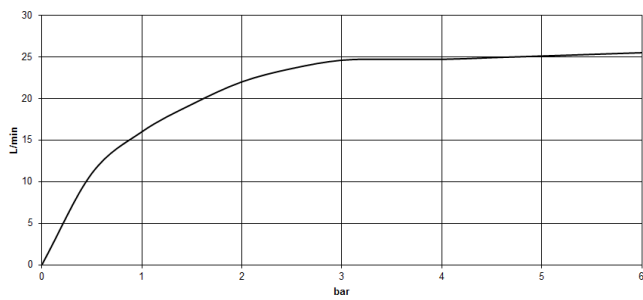

## Required article

- Floor mounting rough set -** 35 949 970-90
- Max. rough in depth "
  - Min. rough in depth "

VAIA Single-lever tub mixer with stand pipe for freestanding installation with hand shower set - Brushed Champagne (22kt Gold)

Flow rate chart

Codes & Standards

ASME A112.18.1

ASME  
A112.18.1/CSA  
B125.1

California Energy  
Commission  
(CEC)

cUPC

EN 1717

VAIA Single-lever tub mixer with stand pipe for freestanding installation with hand shower set - Brushed Champagne (22kt Gold)