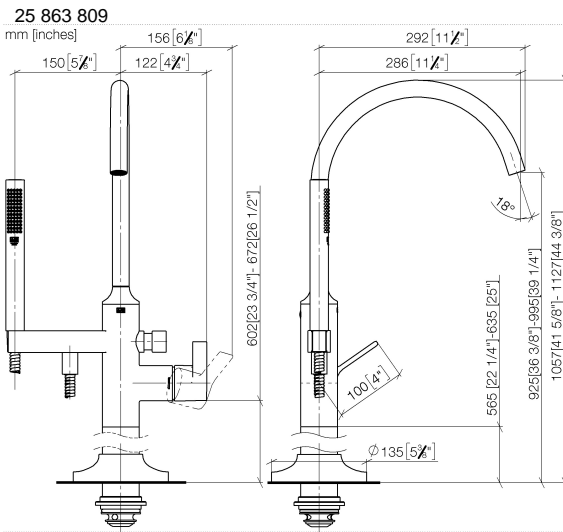

# VAIA Single-lever tub mixer with stand pipe for freestanding installation with hand shower set - Brushed Champagne (22kt Gold)

25 863 809

- Spout: Round aerated stream
  - Water flow rate limited to max. 6.5 gpm
  - Hand-held shower: COMPACT RAIN, flow rate max. 1.8 gpm (at 3 bar)
  - Baton hand shower with descaling system
  - 11-1/8" Projection
  - Swiveling spout 360°
  - Integrated diverter
  - Total height 41-5/8" - 44-3/8"
  - Hand shower bracket
  - Lower body height 22-1/4" - 25"
  - Height to aerator/spout outlet 36-3/8" - 39-1/8"
  - Flanges Ø 5-3/8"
  - Metal shower hose 49-1/4" with anti-twist device
- NOTE: Local building codes may require the use of an anti-scald device. Please refer to remote pressure balance valve (35 914 970 90) Internal backflow preventer.**

## Required article

- Floor mounting rough set -** 35 949 970-90
- Max. rough in depth "
  - Min. rough in depth "

VAIA Single-lever tub mixer with stand pipe for freestanding installation with hand shower set - Brushed Champagne (22kt Gold)

Flow rate chart

Codes & Standards

ASME A112.18.1

ASME  
A112.18.1/CSA  
B125.1

California Energy  
Commission  
(CEC)

cUPC

EN 1717

VAIA Single-lever tub mixer with stand pipe for freestanding installation with hand shower set - Brushed Champagne (22kt Gold)