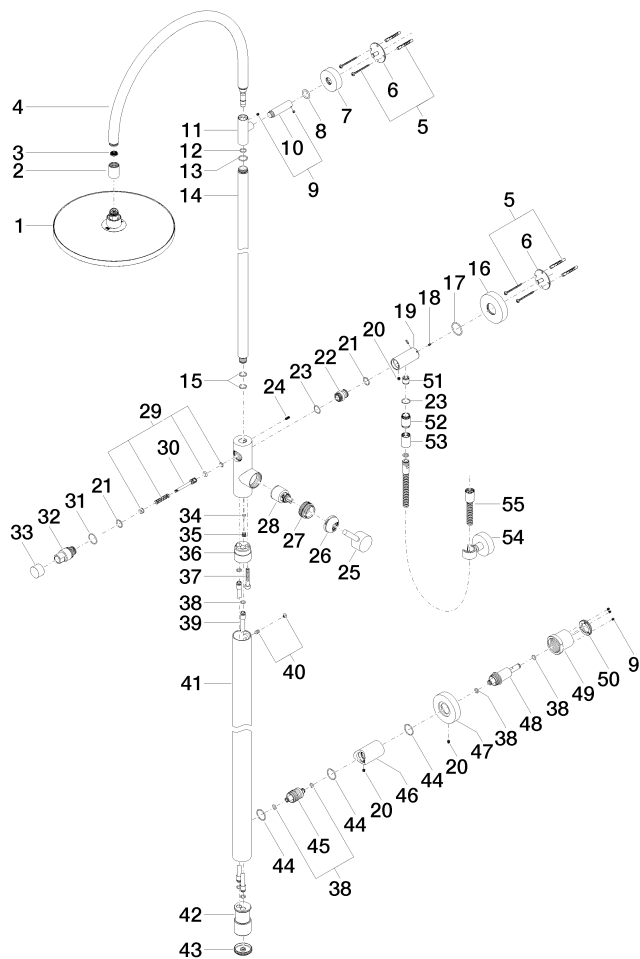

## Shower riser without hand shower - Light gold

26 024 661 Product version from 10/1/2023

- Swiveling 180°
- Rainshower
- Rain shower with descaling system
- Rain shower water flow rate limited to max. 1.8 gpm (at 3 bar)
- Function from: 1.7 gpm
- Rain shower diameter 11-3/4"
- Showerhead holder with rosette, Ø 3-1/8"
- Metal shower hose 49-1/4" with anti-twist device
- Height from center of faucet to top of shower arm 89-3/4"
- Height from center of faucet to bottom of rainhead 76-3/8"
- Shower head/ hand shower integrated diverter
- Flanges Ø 2-1/8"
- Pipe diameter 3/4"
- with drip prevention
- This product reduces water consumption by 28% (compared to requirements of EPA Act '92)
- This product contributes to meeting the requirements of the LEED® Green Building Rating
- This product can help a building meet the requirements of Green Building Rating Systems, e.g. LEED®, BREEAM®, DGNB

Recommended spacing between bottom edge of shower riser and floor 3-5/8".

NOTE: Local building codes may require the use of an anti-scald device. Please refer to remote pressure balance valve (35 914 970 90)

## Spare parts list

Number	Item Number	Designation	Number of units	Lead time
1	04 12 05 091 10-26	shower	1	60
2	09 24 03 163 20-26	adaptor	1	60
3	09 23 01 039 90	sieve	1	2
4	90 28 22 082 00-26	spout	1	30
5	05 30 31 025 00 90	fixing set	2	2
6	09 30 11 103 90	holder	2	2
7	09 27 89 000-26	rosette	1	60
8	09 14 10 006 90	seal	1	2
9	90 31 11 030 00 90	pin	1	2
10	09 11 10 083-26	connection	1	60
11	09 17 11 049-26	holder	1	60
12	90 14 10 077 00 90	seal	1	2
13	09 14 10 122 90	seal	1	2
14	04 28 22 134 20-26	pipe	1	60
15	90 14 10 055 00 90	seal	2	2
16	09 27 88 010-26	rosette	1	60
17	09 14 10 101 90	seal	1	2
18	09 31 11 061 90	pin	2	2
19	09 11 10 081 20-26	connection	1	60
20	09 31 11 049 90	pin	3	2
21	90 14 10 010 00 90	seal	2	2