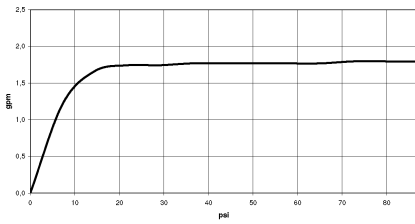

Shower riser without hand shower - Brushed Light Gold

26 024 661 Product version from 10/1/2023

- Swiveling 180°
- Rainshower
- Rain shower with descaling system
- Rain shower water flow rate limited to max. 1.8 gpm (at 3 bar)
- Function from: 1.7 gpm
- Rain shower diameter 11-3/4"
- Showerhead holder with rosette, Ø 3-1/8"
- Metal shower hose 49-1/4" with anti-twist device
- Height from center of faucet to top of shower arm 89-3/4"
- Height from center of faucet to bottom of rainhead 76-3/8"
- Shower head/ hand shower integrated diverter
- Flanges Ø 2-1/8"
- Pipe diameter 3/4"
- with drip prevention
- This product reduces water consumption by 28% (compared to requirements of EPA Act '92)
- This product contributes to meeting the requirements of the LEED® Green Building Rating
- This product can help a building meet the requirements of Green Building Rating Systems, e.g. LEED®, BREEAM®, DGNB

Shower riser without hand shower - Brushed Light Gold

26 024 661 Product version from 10/1/2023

mm [inch]

Flow rate chart

Shower riser without hand shower - Brushed Light Gold

26 024 661 Product version from 10/1/2023