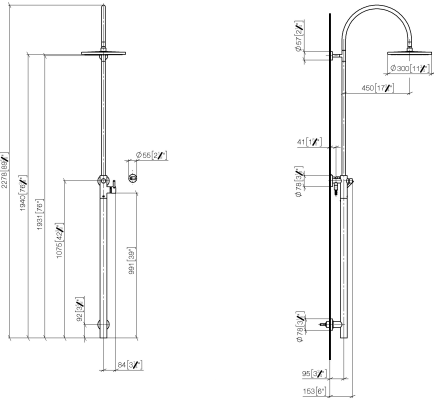

Shower riser without hand shower - Brushed Light Gold

26 024 661 Product version from 10/1/2023

mm [inch]

Flow rate chart