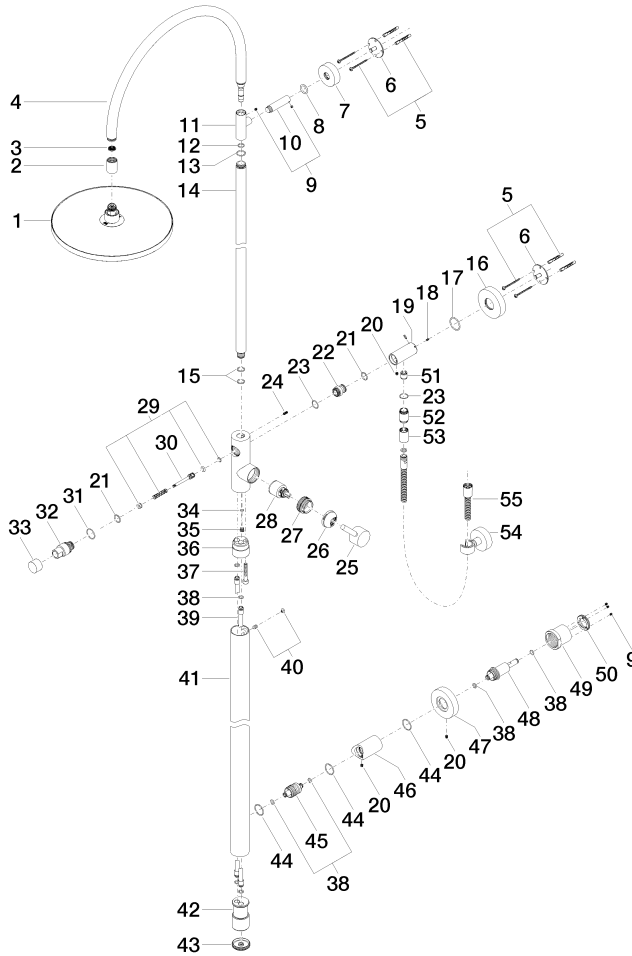

Shower riser without hand shower - Brushed Light Gold

26 024 661 Product version from 10/1/2023

- Swiveling 180°
- Rainshower
- Rain shower with descaling system
- Rain shower water flow rate limited to max. 1.8 gpm (at 3 bar)
- Function from: 1.7 gpm
- Rain shower diameter 11-3/4"
- Showerhead holder with rosette, Ø 3-1/8"
- Metal shower hose 49-1/4" with anti-twist device
- Height from center of faucet to top of shower arm 89-3/4"
- Height from center of faucet to bottom of rainhead 76-3/8"
- Shower head/ hand shower integrated diverter
- Flanges Ø 2-1/8"
- Pipe diameter 3/4"
- with drip prevention
- This product reduces water consumption by 28% (compared to requirements of EPA Act '92)
- This product contributes to meeting the requirements of the LEED® Green Building Rating
- This product can help a building meet the requirements of Green Building Rating Systems, e.g. LEED®, BREEAM®, DGNB

Recommended spacing between bottom edge of shower riser and floor 3-5/8".

NOTE: Local building codes may require the use of an anti-scald device. Please refer to remote pressure balance valve (35 914 970 90)

Parts for other finishes can be found here: [Chrome](#)

Spare parts list

Number	Item Number	Designation	Number of units	Lead time
1	04 12 05 091 10-27	shower	1	60
2	09 24 03 163 20-27	adaptor	1	60
3	09 23 01 039 90	sieve	1	2
4	90 28 22 082 00-27	spout	1	30
5	05 30 31 025 00 90	fixing set	2	2
6	09 30 11 103 90	holder	2	2
7	09 27 89 000-27	rosette	1	60
8	09 14 10 006 90	seal	1	2
9	90 31 11 030 00 90	pin	1	2
10	09 11 10 083-27	connection	1	60
11	09 17 11 049-27	holder	1	60
12	90 14 10 077 00 90	seal	1	2
13	09 14 10 122 90	seal	1	2
14	04 28 22 134 20-27	pipe	1	60
15	90 14 10 055 00 90	seal	2	2
16	09 27 88 010-27	rosette	1	60
17	09 14 10 101 90	seal	1	2
18	09 31 11 061 90	pin	2	2
19	09 11 10 081 20-27	connection	1	60
20	09 31 11 049 90	pin	3	2
21	90 14 10 010 00 90	seal	2	2