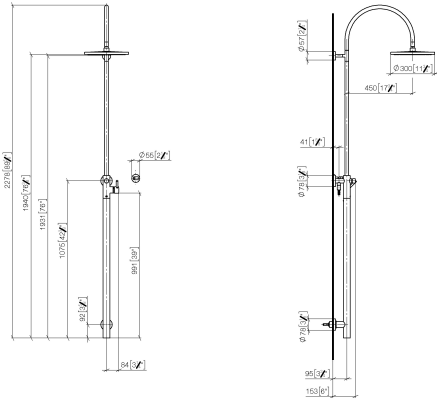

Shower riser without hand shower - Brushed Champagne (22kt Gold)

26 024 661 Product version from 10/1/2023

- Swiveling 180°
- Rainshower
- Rain shower with descaling system
- Rain shower water flow rate limited to max. 1.8 gpm (at 3 bar)
- Function from: 1.7 gpm
- Rain shower diameter 11-3/4"
- Showerhead holder with rosette, Ø 3-1/8"
- Metal shower hose 49-1/4" with anti-twist device
- Height from center of faucet to top of shower arm 89-3/4"
- Height from center of faucet to bottom of rainhead 76-3/8"
- Shower head/ hand shower integrated diverter
- Flanges Ø 2-1/8"
- Pipe diameter 3/4"
- with drip prevention
- This product reduces water consumption by 28% (compared to requirements of EPA Act '92)
- This product contributes to meeting the requirements of the LEED® Green Building Rating
- This product can help a building meet the requirements of Green Building Rating Systems, e.g. LEED®, BREEAM®, DGNB

Internal backflow preventer.

NOTE: Hand shower sold separately. Please see hand shower options under the miscellaneous articles section of each series.

Rough to be connected to lower wall bracket

	Brushed Champagne (22kt Gold)	26 024 661-46 0010
	Chrome	26 024 661-00 0010
	Brushed Platinum	26 024 661-06 0010
	Platinum	26 024 661-08 0010
	Dark Chrome	26 024 661-19 0010
	Light gold	26 024 661-26 0010
	Brushed Light Gold	26 024 661-27 0010
	Brushed Durabrass (23kt Gold)	26 024 661-28 0010
	Matte Black	26 024 661-33 0010
	Brushed Bronze	26 024 661-42 0010
	Champagne (22kt Gold)	26 024 661-47 0010
	Brushed Chrome	26 024 661-93 0010
	Brushed Dark Platinum	26 024 661-99 0010

Shower riser without hand shower - Brushed Champagne (22kt Gold)

26 024 661 Product version from 10/1/2023

mm [inch]

Flow rate chart

Shower riser without hand shower - Brushed Champagne (22kt Gold)

26 024 661 Product version from 10/1/2023