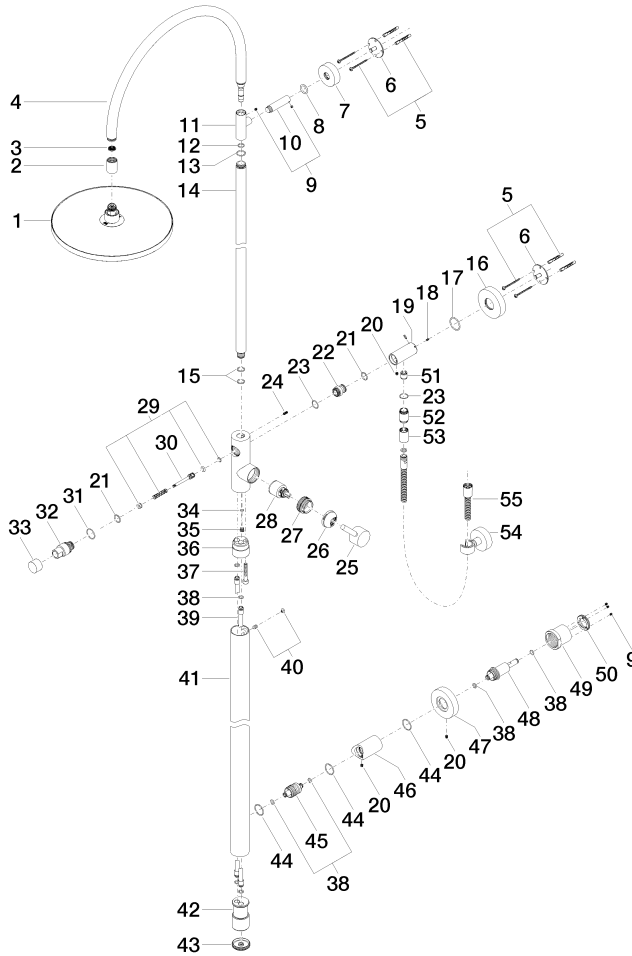

Shower riser without hand shower - Brushed Champagne (22kt Gold)

26 024 661 Product version from 10/1/2023

- Swiveling 180°
- Rainshower
- Rain shower with descaling system
- Rain shower water flow rate limited to max. 1.8 gpm (at 3 bar)
- Function from: 1.7 gpm
- Rain shower diameter 11-3/4"
- Showerhead holder with rosette, Ø 3-1/8"
- Metal shower hose 49-1/4" with anti-twist device
- Height from center of faucet to top of shower arm 89-3/4"
- Height from center of faucet to bottom of rainhead 76-3/8"
- Shower head/ hand shower integrated diverter
- Flanges Ø 2-1/8"
- Pipe diameter 3/4"
- with drip prevention
- This product reduces water consumption by 28% (compared to requirements of EPA Act '92)
- This product contributes to meeting the requirements of the LEED® Green Building Rating
- This product can help a building meet the requirements of Green Building Rating Systems, e.g. LEED®, BREEAM®, DGNB

Recommended spacing between bottom edge of shower riser and floor 3-5/8".

NOTE: Local building codes may require the use of an anti-scald device. Please refer to remote pressure balance valve (35 914 970 90)

Parts for other finishes can be found here: [Chrome](#)

Spare parts list

Number	Item Number	Designation	Number of units	Lead time
1	04 12 05 091 10-46	shower	1	30
2	09 24 03 163 20-46	adaptor	1	30
3	09 23 01 039 90	sieve	1	2
4	90 28 22 082 00-46	spout	1	30
5	05 30 31 025 00 90	fixing set	2	2
6	09 30 11 103 90	holder	2	2
7	09 27 89 000-46	rosette	1	30
8	09 14 10 006 90	seal	1	2
9	90 31 11 030 00 90	pin	1	2
10	09 11 10 083-46	connection	1	30
11	09 17 11 049-46	holder	1	30
12	90 14 10 077 00 90	seal	1	2
13	09 14 10 122 90	seal	1	2
14	04 28 22 134 20-46	pipe	1	30
15	90 14 10 055 00 90	seal	2	2
16	09 27 88 010-46	rosette	1	30
17	09 14 10 101 90	seal	1	2
18	09 31 11 061 90	pin	2	2
19	09 11 10 081 20-46	connection	1	30
20	09 31 11 049 90	pin	3	2
21	90 14 10 010 00 90	seal	2	2