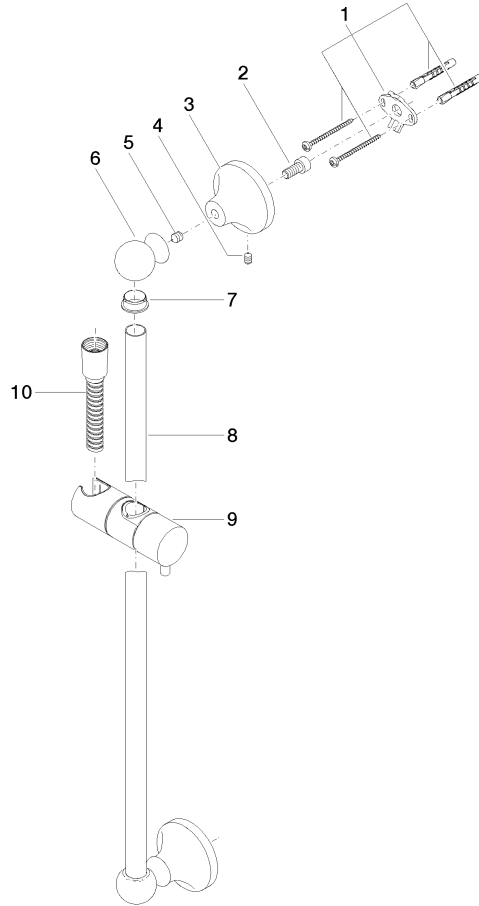

MADISON Slide bar set without hand shower - Chrome

26 413 360

- Slide bar
- Pipe diameter 3/4"
- Flange diameter 2-3/8"
- Center to center 33-1/2"
- Metal shower hose 68-7/8" with anti-twist device
- Shower hose connection 1/2"

Required article

MADISON Metal hand shower with porcelain (white) handle FlowReduce - Chrome 28 002 970-00
0010

Required article

MADISON Hand shower FlowReduce - Chrome 28 002 978-00
0010

- Ø 3-3/4"
- Hand shower see page {PAGE}
- 3-way adjustable: COMPACT RAIN, COMPACT SOFT FLOW, COMPACT AQUAPRESSURE FLOW, flow rate max. gpm (at 3 bar)

MADISON Slide bar set without hand shower - Chrome

26 413 360

Codes & Standards

ASME A112.18.1

cUPC

Scottish Water
Byelaws

UK Water Supply
Regulations

Certificates

WRAS_2009

IAPMO_4976

MADISON Slide bar set without hand shower - Chrome

26 413 360

Spare parts list

Number	Item Number	Designation	Number of units	Lead time
1	90 17 20 708 00 90	fixing set	2	2
2	09 30 30 048 90	screw	2	2
3	09 17 20 016-00	holder	2	10
4	09 31 11 144 90	pin	2	2
5	09 31 11 002 90	pin	2	2
6	09 21 40 020-00	connection	2	60
7	09 18 40 009 90	sleeve	2	2
8	08 28 22 596-00	pipe	1	10
9	12 580 970-00	Slider - Chrome	1	10
10	28 204 970-00	Metal shower hose 1/2" x 1/2" x 68-7/8" - Chrome	1	2