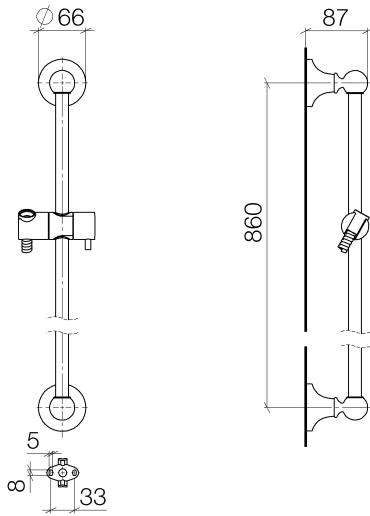

MADISON Slide bar set without hand shower - Chrome

26 413 360

- Slide bar
- Pipe diameter 3/4"
- Flange diameter 2-3/8"
- Center to center 33-1/2"
- Metal shower hose 68-7/8" with anti-twist device
- Shower hose connection 1/2"

Required article

MADISON Metal hand shower with porcelain (white) handle FlowReduce - Chrome 28 002 970-00
0010

Required article

MADISON Hand shower FlowReduce - Chrome 28 002 978-00
0010

- Ø 3-3/4"
- Hand shower see page {PAGE}
- 3-way adjustable: COMPACT RAIN, COMPACT SOFT FLOW, COMPACT AQUAPRESSURE FLOW, flow rate max. gpm (at 3 bar)

MADISON Slide bar set without hand shower - Chrome

26 413 360

Codes & Standards

ASME A112.18.1

cUPC

Scottish Water
Byelaws

UK Water Supply
Regulations

Certificates

WRAS_2009

IAPMO_4976

MADISON Slide bar set without hand shower - Chrome

26 413 360

Spare parts list

Number	Item Number	Designation	Number of units	Lead time
1	90 17 20 708 00 90	fixing set	2	2
2	09 30 30 048 90	screw	2	2
3	09 17 20 016-00	holder	2	10
4	09 31 11 144 90	pin	2	2
5	09 31 11 002 90	pin	2	2
6	09 21 40 020-00	connection	2	60
7	09 18 40 009 90	sleeve	2	2
8	08 28 22 596-00	pipe	1	10
9	12 580 970-00	Slider - Chrome	1	10
10	28 204 970-00	Metal shower hose 1/2" x 1/2" x 68-7/8" - Chrome	1	2