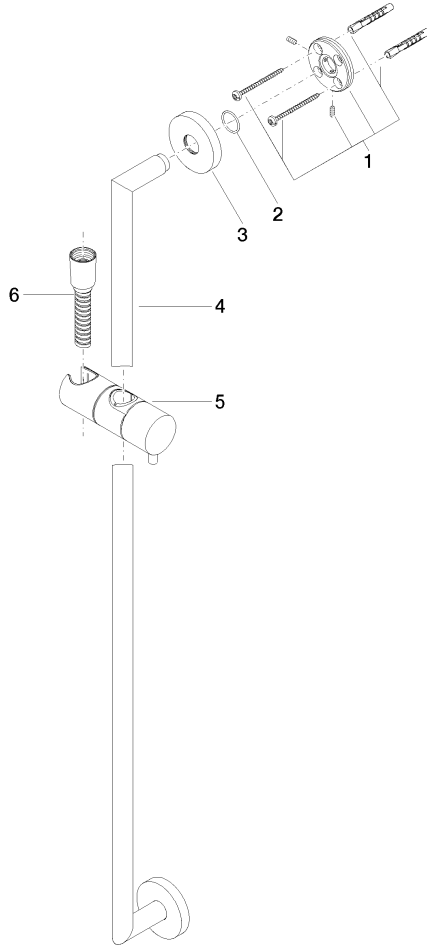

Slide bar set without hand shower - Chrome

26 413 625 Product version from 10/1/2023

- Slide bar
- Pipe diameter 3/4"
- Flange diameter 2-1/8"
- Center to center 31-1/2"
- Metal shower hose 68-7/8" with anti-twist device
- Shower hose connection 3/8"

Slide bar set without hand shower - Chrome

26 413 625 Product version from 10/1/2023

mm [inches]

Codes & Standards

ASME A112.18.1

cUPC

Scottish Water
Byelaws

UK Water Supply
Regulations

XP P 41-280

Certificates

WRAS_2009

ACS_20 ACC LY

IAPMO_4976

Slide bar set without hand shower - Chrome

26 413 625 Product version from 10/1/2023

Spare parts list

Number	Item Number	Designation	Number of units	Lead time
1	05 17 62 500 00 90	fixing set	2	2
2	90 14 10 032 00 90	seal	2	2
3	08 27 62 500-00	rosette	2	10
4	05 28 22 590 01-00	bar	1	10
5	12 580 970-00	Slider - Chrome	1	10
6	28 322 970-00	Metal shower hose 1/2" x 3/8" x 68-7/8" - Chrome	1	2