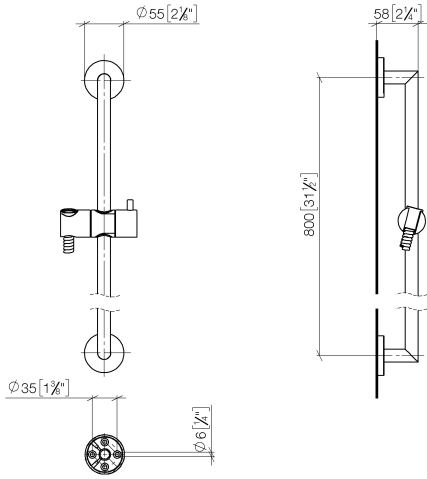

Slide bar set without hand shower - Chrome

26 413 625 Product version from 10/1/2023

- Slide bar
- Pipe diameter 3/4"
- Flange diameter 2-1/8"
- Center to center 31-1/2"
- Metal shower hose 68-7/8" with anti-twist device
- Shower hose connection 3/8"

Slide bar set without hand shower - Chrome

26 413 625 Product version from 10/1/2023

mm [inches]

Codes & Standards

ASME A112.18.1

cUPC

Scottish Water
Byelaws

UK Water Supply
Regulations

Number	Item Number	Designation	Number of units	Lead time
1	05 17 62 500 00 90	fixing set	2	2
2	90 14 10 032 00 90	seal	2	2
3	08 27 62 500-00	rosette	2	10
4	05 28 22 590 01-00	bar	1	10
5	12 580 970-00	Slider - Chrome	1	10
6	28 322 970-00	Metal shower hose 1/2" x 3/8" x 68-7/8" - Chrome	1	2