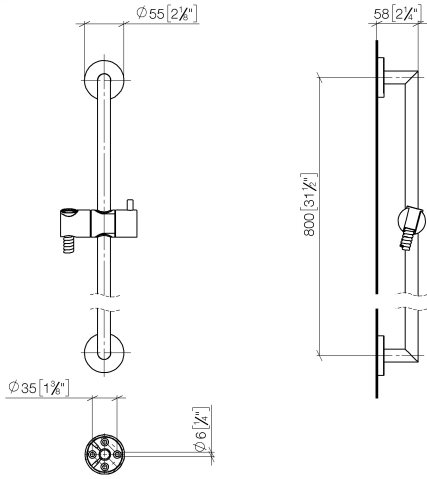

## Slide bar set without hand shower - Dark Chrome

26 413 625

- Slide bar
- Pipe diameter 3/4"
- Flange diameter 2-1/8"
- Center to center 31-1/2"
- Metal shower hose 68-7/8" with anti-twist device
- Shower hose connection 3/8"

## Slide bar set without hand shower - Dark Chrome

---

26 413 625

mm [inches]