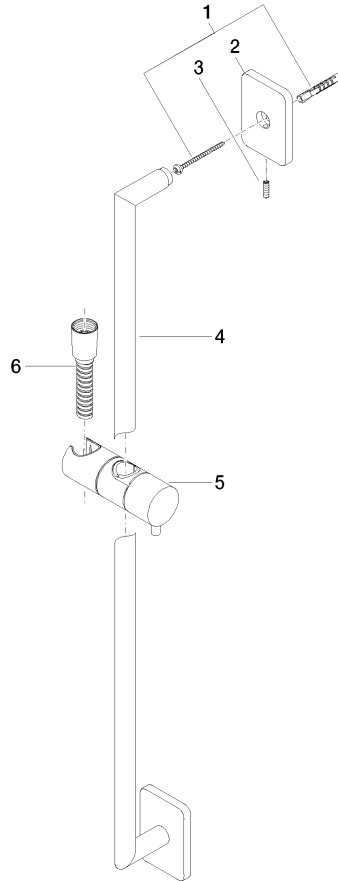

## LULU Slide bar set without hand shower - Chrome

26 413 710

- Slide bar
- Flange 3-1/8" x 2-1/8"
- Center to center 31-1/2"
- Metal shower hose 68-7/8" with anti-twist device
- Shower hose connection 3/8"
- Pipe diameter 3/4"

## LULU Slide bar set without hand shower - Chrome

---

26 413 710

mm [inches]

### Certificates

---

WRAS\_2009

ACS\_20 ACC LY

IAPMO\_4976

**LULU Slide bar set without hand shower - Chrome**

26 413 710

**Spare parts list**

Number	Item Number	Designation	Number of units	Lead time
1	05 30 31 025 00 90	fixing set	2	2
2	09 27 71 005-00	rosette	2	10
3	09 31 11 013 90	pin	2	2
4	05 28 22 590 01-00	bar	1	10
5	12 580 970-00	Slider - Chrome	1	10
6	28 322 970-00	Metal shower hose 1/2" x 3/8" x 68-7/8" - Chrome	1	2