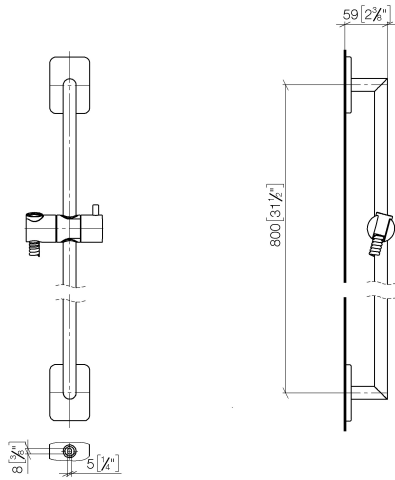

## LULU Slide bar set without hand shower - Chrome

26 413 710

- Slide bar
- Flange 3-1/8" x 2-1/8"
- Center to center 31-1/2"
- Metal shower hose 68-7/8" with anti-twist device
- Shower hose connection 3/8"
- Pipe diameter 3/4"

## LULU Slide bar set without hand shower - Chrome

---

26 413 710

mm [inches]

Number	Item Number	Designation	Number of units	Lead time
1	05 30 31 025 00 90	fixing set	2	2
2	09 27 71 005-00	rosette	2	10
3	09 31 11 013 90	pin	2	2
4	05 28 22 590 01-00	bar	1	10
5	12 580 970-00	Slider - Chrome	1	10
6	28 322 970-00	Metal shower hose 1/2" x 3/8" x 68-7/8" - Chrome	1	2