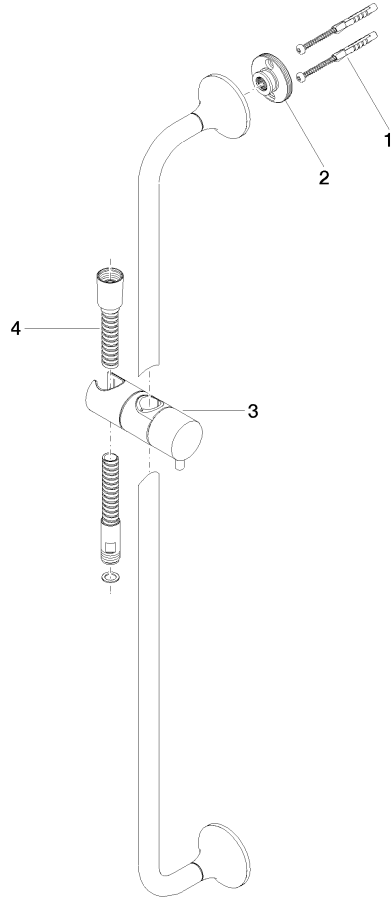

VAIA Slide bar set without hand shower - Chrome

26 413 809

- Slide bar
- Flange diameter 2-3/8"
- Center to center 31-1/2"
- Metal shower hose 66-7/8" with anti-twist device
- Shower hose connection 3/8"
- Pipe diameter 3/4"

Recommended article

	VAIA Wall elbow - Chrome	28 450 809-00
--	---------------------------------	---------------

Required article

	Hand shower FlowReduce - Chrome	28 012 979-00 0010
--	--	--------------------

Required article

	SERIES-VARIOUS Hand shower FlowReduce - Chrome	28 027 979-00 0010
--	---	--------------------

VAIA Slide bar set without hand shower - Chrome

26 413 809

mm [inches]

Codes & Standards

ASME A112.18.1

VAIA Slide bar set without hand shower - Chrome

26 413 809

Spare parts list

Number	Item Number	Designation	Number of units	Lead time
1	05 30 31 025 00 90	fixing set	2	2
2	90 17 20 759 00 90	disc	2	2
3	12 580 970-00	Slider - Chrome	1	10
4	28 322 970-00	Metal shower hose 1/2" x 3/8" x 68-7/8" - Chrome	1	2