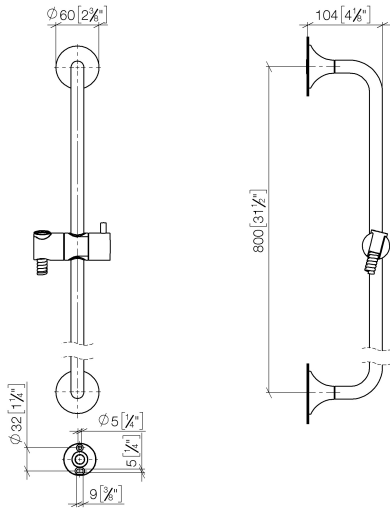

VAIA Slide bar set without hand shower - Chrome

26 413 809

- Slide bar
- Flange diameter 2-3/8"
- Center to center 31-1/2"
- Metal shower hose 66-7/8" with anti-twist device
- Shower hose connection 3/8"
- Pipe diameter 3/4"

Recommended article

	VAIA Wall elbow - Chrome	28 450 809-00
--	---------------------------------	---------------

Required article

	Hand shower FlowReduce - Chrome	28 012 979-00 0010
--	--	--------------------

Required article

	SERIES-VARIOUS Hand shower FlowReduce - Chrome	28 027 979-00 0010
--	---	--------------------

VAIA Slide bar set without hand shower - Chrome

26 413 809

mm [inches]

Codes & Standards

ASME A112.18.1

VAIA Slide bar set without hand shower - Chrome

26 413 809

Spare parts list

Number	Item Number	Designation	Number of units	Lead time
1	05 30 31 025 00 90	fixing set	2	2
2	90 17 20 759 00 90	disc	2	2
3	12 580 970-00	Slider - Chrome	1	10
4	28 322 970-00	Metal shower hose 1/2" x 3/8" x 68-7/8" - Chrome	1	2