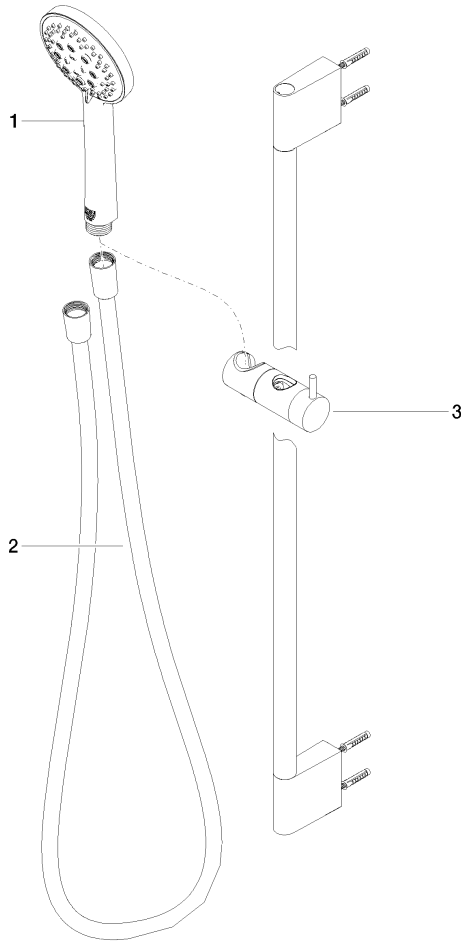

## Slide bar set - Chrome

---

26 413 832 Product version from 1/1/2023

- Slide bar
- Center to center 33-7/8"
- 68-7/8" plastic shower hose with integrated anti-twist protection.
- Shower hose connection 1/2"

## Slide bar set - Chrome

---

26 413 832 Product version from 1/1/2023

## Slide bar set - Chrome

26 413 832 Product version from 1/1/2023

Parts for other finishes can be found here: [Chrome](#)

### Spare parts list

Number	Item Number	Designation	Number of units	Lead time
1	90 12 11 143 30-00	shower	1	2
2	90 30 03 008 00-00	hose	1	2
3	90 30 12 510 00-00	slider	1	2