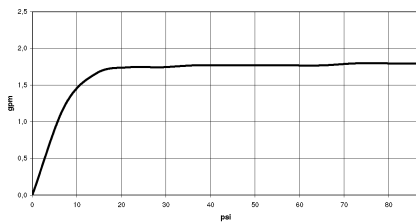

## Slide bar set - Chrome

---

26 413 832 Product version from 1/1/2023

- Slide bar
- Center to center 33-7/8"
- 68-7/8" plastic shower hose with integrated anti-twist protection.
- Shower hose connection 1/2"

	Chrome	26 413 832-00 0010
	Chrome	26 413 832-00
	Soft Black	26 413 832-69
	Soft Black	26 413 832-69 0010

## Slide bar set - Chrome

---

26 413 832 Product version from 1/1/2023

### Flow rate chart

---