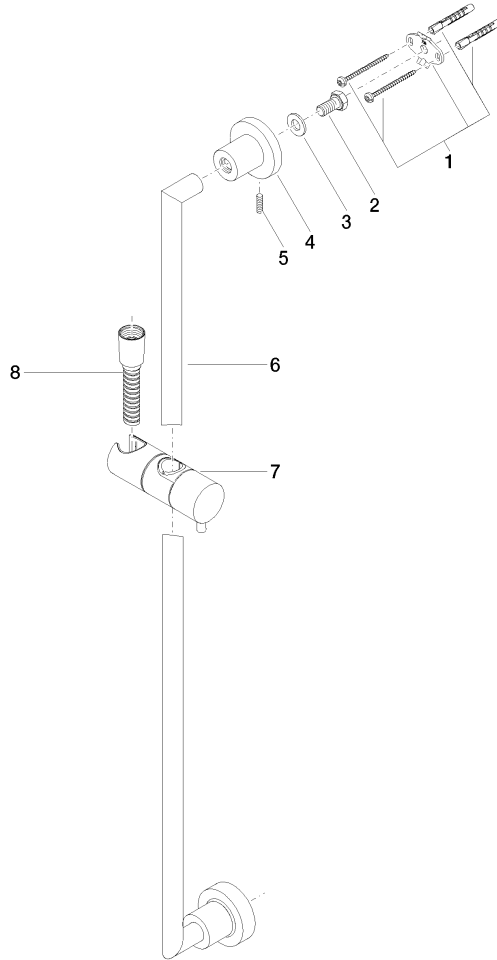

TARA Slide bar set without hand shower - Brushed Dark Platinum

26 413 892 Product version from 4/1/2024

- Slide bar
- Pipe diameter 3/4"
- Flanges, diameter 2-1/8"
- Center to center 31-1/2"
- Metal shower hose 68-7/8" with anti-twist device
- Shower hose connection 3/8"

TARA Slide bar set without hand shower - Brushed Dark Platinum

26 413 892 Product version from 4/1/2024

Codes & Standards

ASME A112.18.1

cUPC

Scottish Water
Byelaws

UK Water Supply
Regulations

XP P 41-280

Certificates

WRAS_2009

ACS_20 ACC LY

IAPMO_4976

TARA Slide bar set without hand shower - Brushed Dark Platinum

26 413 892 Product version from 4/1/2024

Spare parts list

Number	Item Number	Designation	Number of units	Lead time
1	05 17 20 739 00 90	fixing set	2	2
2	09 30 30 071 90	screw	2	2
3	09 30 11 046 90	disc	2	2
4	08 17 89 505-99	holder	2	20
5	04 31 11 113 00 90	pin	2	2
6	05 28 22 590 00-99	bar	1	20
7	12 580 970-99	Slider - Brushed Dark Platinum	1	20
8	28 322 970-99	Metal shower hose 1/2" x 3/8" x 68-7/8" - Brushed Dark Platinum	1	2