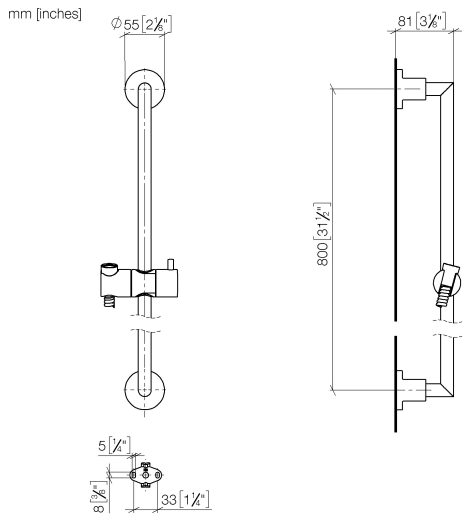

TARA Slide bar set without hand shower - Brushed Dark Platinum

26 413 892 Product version from 4/1/2024

- Slide bar
- Pipe diameter 3/4"
- Flanges, diameter 2-1/8"
- Center to center 31-1/2"
- Metal shower hose 68-7/8" with anti-twist device
- Shower hose connection 3/8"

TARA Slide bar set without hand shower - Brushed Dark Platinum

26 413 892 Product version from 4/1/2024

Codes & Standards

ASME A112.18.1

cUPC

Scottish Water
Byelaws

UK Water Supply
Regulations

XP P 41-280

Certificates

WRAS_2009

ACS_20 ACC LY

IAPMO_4976

TARA Slide bar set without hand shower - Brushed Dark Platinum

26 413 892 Product version from 4/1/2024

Spare parts list

Number	Item Number	Designation	Number of units	Lead time
1	05 17 20 739 00 90	fixing set	2	2
2	09 30 30 071 90	screw	2	2
3	09 30 11 046 90	disc	2	2
4	08 17 89 505-99	holder	2	20
5	04 31 11 113 00 90	pin	2	2
6	05 28 22 590 00-99	bar	1	20
7	12 580 970-99	Slider - Brushed Dark Platinum	1	20
8	28 322 970-99	Metal shower hose 1/2" x 3/8" x 68-7/8" - Brushed Dark Platinum	1	2