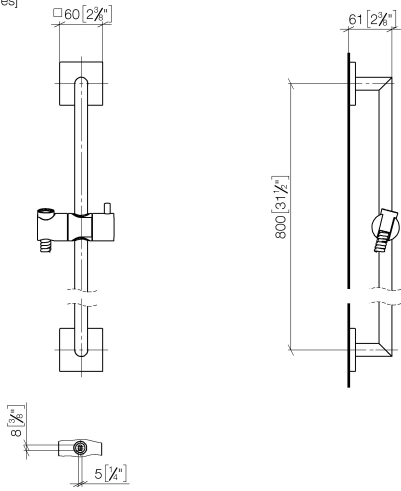

## Slide bar set without hand shower - Dark Chrome

---

26 413 980

mm [inches]