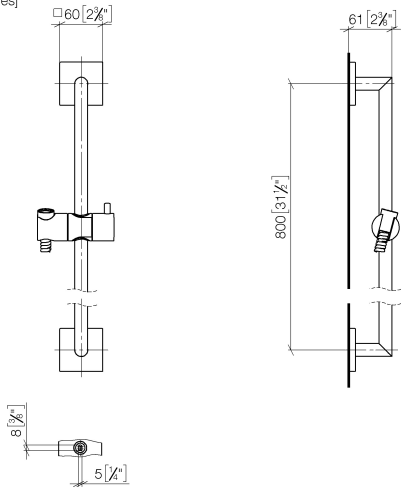

Slide bar set without hand shower - Brushed Champagne (22kt Gold)

26 413 980 Product version from 6/1/2024

- Slide bar
- Pipe diameter 3/4"
- Flange 2-3/8" x 2-3/8"
- Center to center 31-1/2"
- Metal shower hose 68-7/8" with anti-twist device
- Shower hose connection 3/8"

Slide bar set without hand shower - Brushed Champagne (22kt Gold)

26 413 980 Product version from 6/1/2024

mm [inches]

Codes & Standards

ASME A112.18.1

cUPC

Certificates

IAPMO_4976

Slide bar set without hand shower - Brushed Champagne (22kt Gold)

26 413 980 Product version from 6/1/2024

Parts for other finishes can be found here: [Chrome](#)

Spare parts list

Number	Item Number	Designation	Number of units	Lead time
1	05 30 31 025 00 90	fixing set	2	2
2	08 17 98 507-46	holder	2	30
3	09 31 11 061 90	pin	2	2
4	05 28 22 590 01-46	bar	1	30
5	12 580 970-46	Slider - Brushed Champagne (22kt Gold)	1	30
6	28 322 970-46	Metal shower hose 1/2" x 3/8" x 68-7/8" - Brushed Champagne (22kt Gold)	1	30