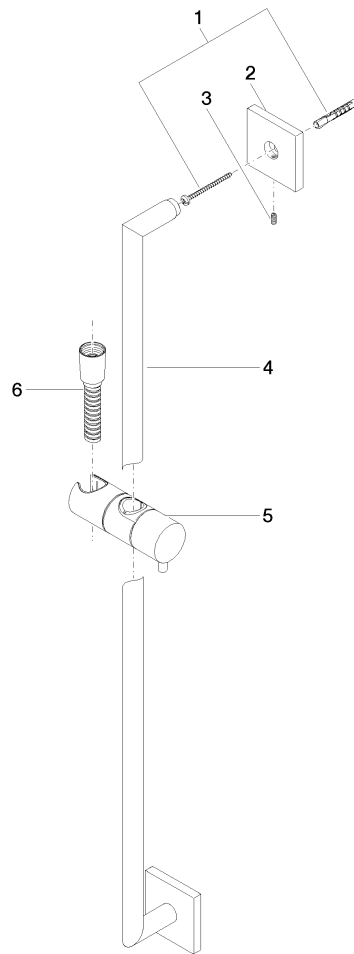

Slide bar set without hand shower - Brushed Champagne (22kt Gold)

26 413 980 Product version from 6/1/2024

- Slide bar
- Pipe diameter 3/4"
- Flange 2-3/8" x 2-3/8"
- Center to center 31-1/2"
- Metal shower hose 68-7/8" with anti-twist device
- Shower hose connection 3/8"

This article does not include a hand shower!

NOTE: Hand shower sold separately. Please see hand shower options under the miscellaneous articles section of each series.

	Brushed Champagne (22kt Gold)	26 413 980-46
	Chrome	26 413 980-00
	Brushed Platinum	26 413 980-06
	Platinum	26 413 980-08
	Dark Chrome	26 413 980-19
	Brushed Light Gold	26 413 980-27
	Brushed Durabrass (23kt Gold)	26 413 980-28
	Matte Black	26 413 980-33
	Champagne (22kt Gold)	26 413 980-47
	Brushed Chrome	26 413 980-93
	Brushed Dark Platinum	26 413 980-99

Slide bar set without hand shower - Brushed Champagne (22kt Gold)

26 413 980 Product version from 6/1/2024

mm [inches]

Codes & Standards

ASME A112.18.1

cUPC

Certificates

IAPMO_4976

Slide bar set without hand shower - Brushed Champagne (22kt Gold)

26 413 980 Product version from 6/1/2024

Parts for other finishes can be found here: [Chrome](#)

Spare parts list

Number	Item Number	Designation	Number of units	Lead time
1	05 30 31 025 00 90	fixing set	2	2
2	08 17 98 507-46	holder	2	30
3	09 31 11 061 90	pin	2	2
4	05 28 22 590 01-46	bar	1	30
5	12 580 970-46	Slider - Brushed Champagne (22kt Gold)	1	30
6	28 322 970-46	Metal shower hose 1/2" x 3/8" x 68-7/8" - Brushed Champagne (22kt Gold)	1	30