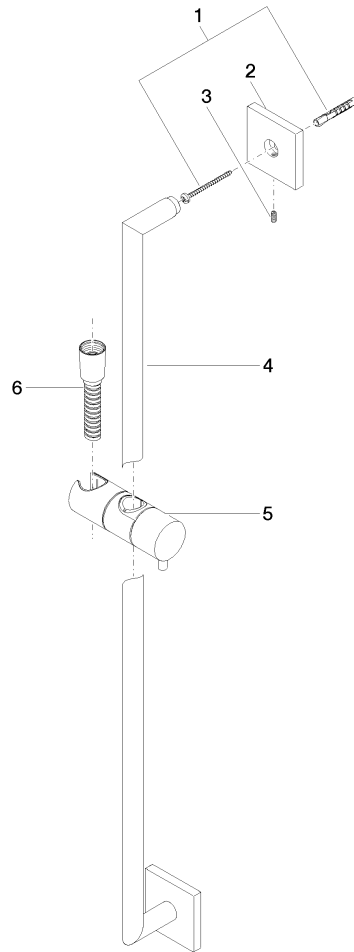

Slide bar set without hand shower - Champagne (22kt Gold)

26 413 980 Product version from 6/1/2024

- Slide bar
- Pipe diameter 3/4"
- Flange 2-3/8" x 2-3/8"
- Center to center 31-1/2"
- Metal shower hose 68-7/8" with anti-twist device
- Shower hose connection 3/8"

This article does not include a hand shower!

NOTE: Hand shower sold separately. Please see hand shower options under the miscellaneous articles section of each series.

	Champagne (22kt Gold)	26 413 980-47
	Chrome	26 413 980-00
	Brushed Platinum	26 413 980-06
	Platinum	26 413 980-08
	Dark Chrome	26 413 980-19
	Brushed Light Gold	26 413 980-27
	Brushed Durabronze (23kt Gold)	26 413 980-28
	Matte Black	26 413 980-33
	Brushed Champagne (22kt Gold)	26 413 980-46
	Brushed Chrome	26 413 980-93
	Brushed Dark Platinum	26 413 980-99

Slide bar set without hand shower - Champagne (22kt Gold)

26 413 980 Product version from 6/1/2024

mm [inches]

Slide bar set without hand shower - Champagne (22kt Gold)

26 413 980 Product version from 6/1/2024

Parts for other finishes can be found here: [Chrome](#)

Spare parts list

Number	Item Number	Designation	Number of units	Lead time
1	05 30 31 025 00 90	fixing set	2	2
2	08 17 98 507-47	holder	2	30
3	09 31 11 061 90	pin	2	2
4	05 28 22 590 01-47	bar	1	30
5	12 580 970-47	Slider - Champagne (22kt Gold)	1	30
6	28 322 970-47	Metal shower hose 1/2" x 3/8" x 68-7/8" - Champagne (22kt Gold)	1	30