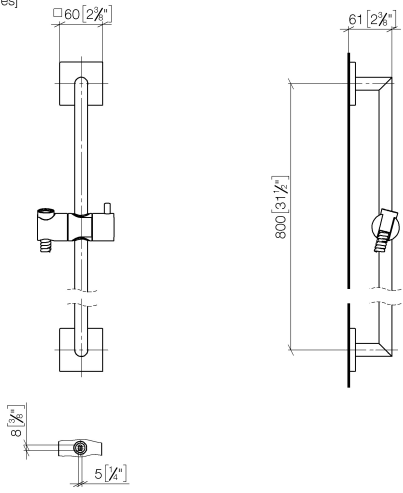

Slide bar set without hand shower - Champagne (22kt Gold)

26 413 980 Product version from 6/1/2024

- Slide bar
- Pipe diameter 3/4"
- Flange 2-3/8" x 2-3/8"
- Center to center 31-1/2"
- Metal shower hose 68-7/8" with anti-twist device
- Shower hose connection 3/8"

This article does not include a hand shower!

NOTE: Hand shower sold separately. Please see hand shower options under the miscellaneous articles section of each series.

	Champagne (22kt Gold)	26 413 980-47
	Chrome	26 413 980-00
	Brushed Platinum	26 413 980-06
	Platinum	26 413 980-08
	Dark Chrome	26 413 980-19
	Brushed Light Gold	26 413 980-27
	Brushed Durabronze (23kt Gold)	26 413 980-28
	Matte Black	26 413 980-33
	Brushed Champagne (22kt Gold)	26 413 980-46
	Brushed Chrome	26 413 980-93
	Brushed Dark Platinum	26 413 980-99

Slide bar set without hand shower - Champagne (22kt Gold)

26 413 980 Product version from 6/1/2024

mm [inches]

Slide bar set without hand shower - Champagne (22kt Gold)

26 413 980 Product version from 6/1/2024

Parts for other finishes can be found here: [Chrome](#)

Spare parts list

Number	Item Number	Designation	Number of units	Lead time
1	05 30 31 025 00 90	fixing set	2	2
2	08 17 98 507-47	holder	2	30
3	09 31 11 061 90	pin	2	2
4	05 28 22 590 01-47	bar	1	30
5	12 580 970-47	Slider - Champagne (22kt Gold)	1	30
6	28 322 970-47	Metal shower hose 1/2" x 3/8" x 68-7/8" - Champagne (22kt Gold)	1	30