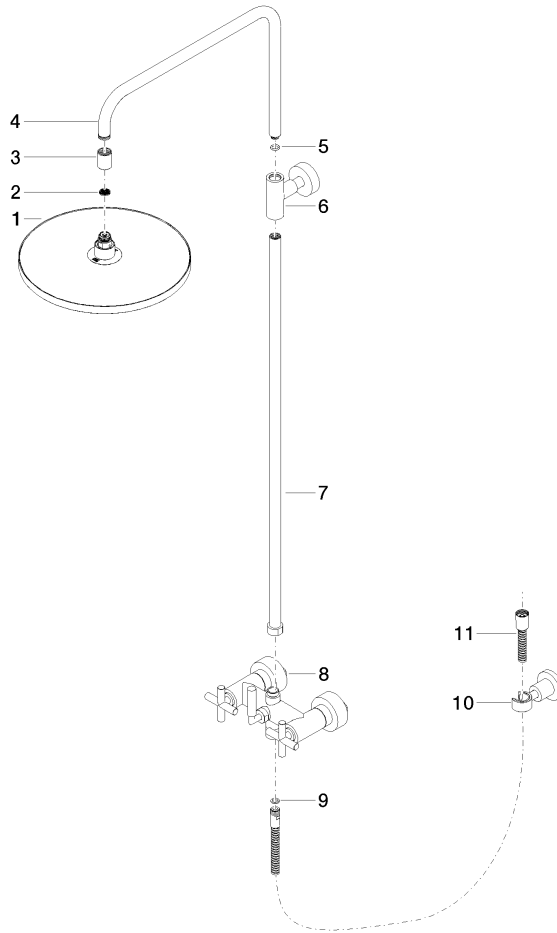

## TARA Exposed Shower Set 11-3/4" - Brushed Dark Platinum

26 623 892 Product version from 4/1/2024

- Projection 16-1/2"
- Rainshower
- Rain shower diameter 11-3/4"
- Rain shower with descaling system
- Rain shower water flow rate limited to max. 1.8 gpm (at 3 bar)
- Function from: 1.7 gpm
- Shower head / hand shower diverter
- Height from center of faucet to bottom of rainhead 39-5/8"
- Height from center of faucet to top of shower arm 46"
- Wall bracket with flange Ø 2-1/8"
- Flange for wall connection Ø 2-1/4"
- Shower mixer with flange Ø 2-1/2"
- Center to center 5-7/8" ± 1/2"
- 59" metal shower hose
- 1/2" connection
- Pipe diameter 3/4"
- with drip prevention

# TARA Exposed Shower Set 11-3/4" - Brushed Dark Platinum

26 623 892 Product version from 4/1/2024

mm [inches]  
1:10

## TARA Exposed Shower Set 11-3/4" - Brushed Dark Platinum

26 623 892 Product version from 4/1/2024

Parts for other finishes can be found here: [Chrome](#)

### Spare parts list

Number	Item Number	Designation	Number of units	Lead time
1	04 12 05 091 10-99	shower	1	20
2	09 23 01 039 90	sieve	1	2
3	09 24 03 177 20-99	adaptor	1	20
4	04 28 22 101 20-99	spout	1	20
5	90 14 10 011 00 90	seal	1	2
6	90 17 11 037 00-99	holder	1	20
7	90 28 22 096 00-99	pipe	1	20
8	04 17 10 020 01-99	fitting	1	20
9	90 14 20 026 00 90	seal	1	2
10	28 050 892-99	TARA Wall bracket - Brushed Dark Platinum	1	20
11	28 304 970-99	Metal shower hose 1/2" x 3/8" x 59" - Brushed Dark Platinum	1	20