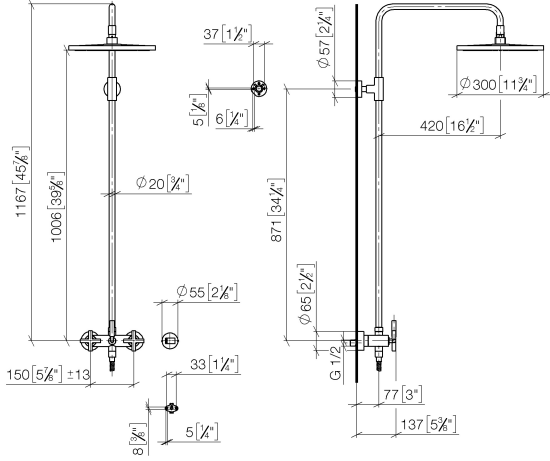

## TARA Exposed Shower Set 11-3/4" - Brushed Dark Platinum

26 623 892 Product version from 4/1/2024

- Projection 16-1/2"
- Rainshower
- Rain shower diameter 11-3/4"
- Rain shower with descaling system
- Rain shower water flow rate limited to max. 1.8 gpm (at 3 bar)
- Function from: 1.7 gpm
- Shower head / hand shower diverter
- Height from center of faucet to bottom of rainhead 39-5/8"
- Height from center of faucet to top of shower arm 46"
- Wall bracket with flange Ø 2-1/8"
- Flange for wall connection Ø 2-1/4"
- Shower mixer with flange Ø 2-1/2"
- Center to center 5-7/8" ± 1/2"
- 59" metal shower hose
- 1/2" connection
- Pipe diameter 3/4"
- with drip prevention

# TARA Exposed Shower Set 11-3/4" - Brushed Dark Platinum

26 623 892 Product version from 4/1/2024

mm [inches]  
1:10

## TARA Exposed Shower Set 11-3/4" - Brushed Dark Platinum

26 623 892 Product version from 4/1/2024

Parts for other finishes can be found here: [Chrome](#)

### Spare parts list

Number	Item Number	Designation	Number of units	Lead time
1	04 12 05 091 10-99	shower	1	20
2	09 23 01 039 90	sieve	1	2
3	09 24 03 177 20-99	adaptor	1	20
4	04 28 22 101 20-99	spout	1	20
5	90 14 10 011 00 90	seal	1	2
6	90 17 11 037 00-99	holder	1	20
7	90 28 22 096 00-99	pipe	1	20
8	04 17 10 020 01-99	fitting	1	20
9	90 14 20 026 00 90	seal	1	2
10	28 050 892-99	TARA Wall bracket - Brushed Dark Platinum	1	20
11	28 304 970-99	Metal shower hose 1/2" x 3/8" x 59" - Brushed Dark Platinum	1	20