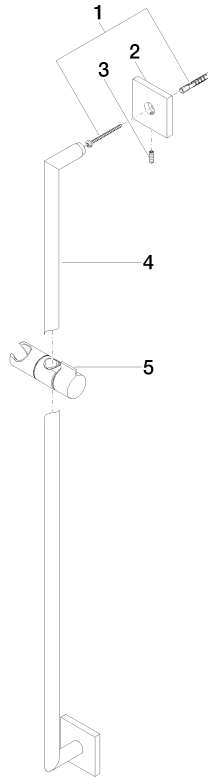

SYMETRICS Slide bar with slider - Platinum

26 701 980

- 2-5/8" Projection
- Flange 2-3/8" x 2-3/8"
- Center to center 31-1/2"

SYMETRICS Slide bar with slider - Platinum

26 701 980

SYMETRICS Slide bar with slider - Platinum

26 701 980

Spare parts list

Number	Item Number	Designation	Number of units	Lead time
1	05 30 31 025 00 90	fixing set	2	2
2	08 17 98 507-08	holder	2	40
3	09 31 11 061 90	pin	2	2
4	05 28 22 590 01-08	bar	1	40
5	90 30 12 500 02-08	slider	1	40