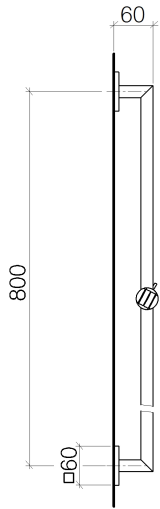

SYMETRICS Slide bar with slider - Platinum

26 701 980

- 2-5/8" Projection
- Flange 2-3/8" x 2-3/8"
- Center to center 31-1/2"

SYMETRICS Slide bar with slider - Platinum

26 701 980

SYMETRICS Slide bar with slider - Platinum

26 701 980

Spare parts list

Number	Item Number	Designation	Number of units	Lead time
1	05 30 31 025 00 90	fixing set	2	2
2	08 17 98 507-08	holder	2	40
3	09 31 11 061 90	pin	2	2
4	05 28 22 590 01-08	bar	1	40
5	90 30 12 500 02-08	slider	1	40