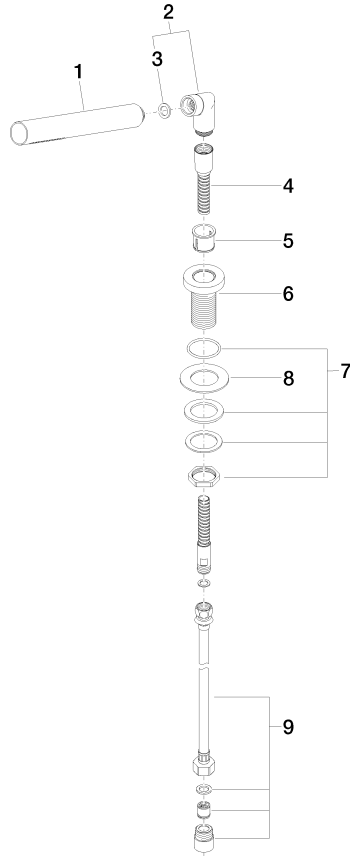

## Hand shower set for deck-mounted tub installation - Durabronz (23kt Gold)

27 702 979 Product version from 5/15/2020

- COMPACT RAIN, flow rate max. 1.8 gpm (at 3 bar)
- Descaling system
- Flange diameter 2"
- 1-1/4" hole diameter
- Metal shower hose 68-7/8" with anti-twist device

Subsequent shower hose replacement possible without removing the fitting due to two-part construction.

Internal backflow preventer.

	Durabronz (23kt Gold)	27 702 979-09
	Chrome	27 702 979-00
	Brushed Platinum	27 702 979-06
	Platinum	27 702 979-08
	Dark Chrome	27 702 979-19
	Brushed Light Gold	27 702 979-27
	Brushed Durabronz (23kt Gold)	27 702 979-28
	Matte Black	27 702 979-33
	Brushed Bronze	27 702 979-42
	Brushed Champagne (22kt Gold)	27 702 979-46
	Champagne (22kt Gold)	27 702 979-47
	Brushed Chrome	27 702 979-93
	Brushed Dark Platinum	27 702 979-99

**Hand shower set for deck-mounted tub installation - Durabrass (23kt Gold)**

27 702 979 Product version from 5/15/2020

mm [inches]

**Flow rate chart**

**Codes & Standards**

ASME A112.18.1	ASME A112.18.1/CSA B125.1	California Energy Commission (CEC)	cUPC
DIN 4109	EN 1717	ISO 3822	Scottish Water Byelaws
UK Water Supply Regulations	Ü-Zeichen		

## Spare parts list

Number	Item Number	Designation	Number of units	Lead time
2	04 24 04 287 00-09	nipple	1	40
3	90 14 20 002 00 90	seal	1	2
4	28 322 970-09	Metal shower hose 1/2" x 3/8" x 68-7/8" - Durabronz (23kt Gold)	1	40
5	90 18 40 085 00 90	sleeve	1	2
6	09 30 01 085-09	rosette	1	40
7	04 30 11 038 66 90	fixing set	1	2
8	09 30 11 060 90	disc	1	2
9	12 505 970 90	Flexible supply line 1/2" x 3/8" x 19-5/8" -	1	2