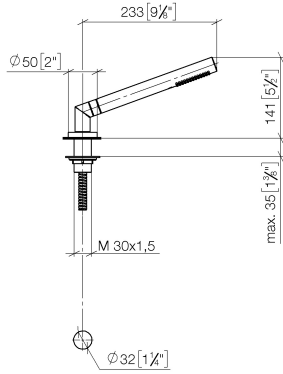

## Hand shower set for deck-mounted tub installation - Durabronz (23kt Gold)

27 702 979 Product version from 5/15/2020

- COMPACT RAIN, flow rate max. 1.8 gpm (at 3 bar)
- Descaling system
- Flange diameter 2"
- 1-1/4" hole diameter
- Metal shower hose 68-7/8" with anti-twist device

Subsequent shower hose replacement possible without removing the fitting due to two-part construction.

Internal backflow preventer.

	Durabronz (23kt Gold)	27 702 979-09
	Chrome	27 702 979-00
	Brushed Platinum	27 702 979-06
	Platinum	27 702 979-08
	Dark Chrome	27 702 979-19
	Brushed Light Gold	27 702 979-27
	Brushed Durabronz (23kt Gold)	27 702 979-28
	Matte Black	27 702 979-33
	Brushed Bronze	27 702 979-42
	Brushed Champagne (22kt Gold)	27 702 979-46
	Champagne (22kt Gold)	27 702 979-47
	Brushed Chrome	27 702 979-93
	Brushed Dark Platinum	27 702 979-99

**Hand shower set for deck-mounted tub installation - Durabrass (23kt Gold)**

27 702 979 Product version from 5/15/2020

mm [inches]

**Flow rate chart**

**Codes & Standards**

ASME A112.18.1	ASME A112.18.1/CSA B125.1	California Energy Commission (CEC)	cUPC
DIN 4109	EN 1717	ISO 3822	Scottish Water Byelaws
UK Water Supply Regulations	Ü-Zeichen		

## Spare parts list

Number	Item Number	Designation	Number of units	Lead time
2	04 24 04 287 00-09	nipple	1	40
3	90 14 20 002 00 90	seal	1	2
4	28 322 970-09	Metal shower hose 1/2" x 3/8" x 68-7/8" - Durabronz (23kt Gold)	1	40
5	90 18 40 085 00 90	sleeve	1	2
6	09 30 01 085-09	rosette	1	40
7	04 30 11 038 66 90	fixing set	1	2
8	09 30 11 060 90	disc	1	2
9	12 505 970 90	Flexible supply line 1/2" x 3/8" x 19-5/8" -	1	2