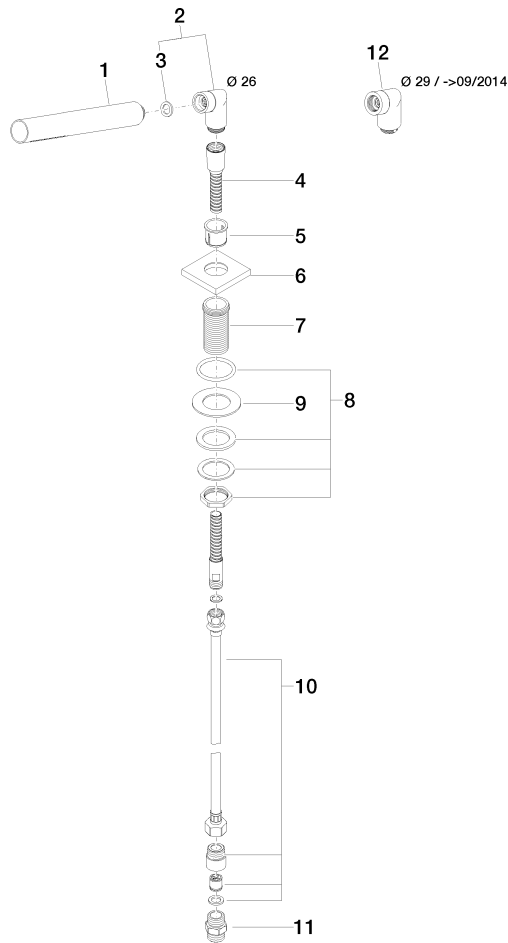

Hand shower set for deck-mounted tub installation - Dark Chrome

27 702 980 Product version from 5/15/2020

- COMPACT RAIN, flow rate max. 1.8 gpm (at 3 bar)
- Descaling system
- Flange 2-3/8" x 2-3/8"
- 1-1/4" hole diameter
- Metal shower hose 88-5/8" with anti-twist device

Hand shower set for deck-mounted tub installation - Dark Chrome

27 702 980 Product version from 5/15/2020

Flow rate chart

Codes & Standards

ASME A112.18.1	ASME A112.18.1/CSA B125.1	California Energy Commission (CEC)	cUPC
DIN 4109	ISO 3822	Scottish Water Byelaws	UK Water Supply Regulations

Ü-Zeichen

Hand shower set for deck-mounted tub installation - Dark Chrome

27 702 980 Product version from 5/15/2020

Certificates

LGA_29

IAPMO_4976

WRAS_2209

Hand shower set for deck-mounted tub installation - Dark Chrome

27 702 980 Product version from 5/15/2020

Parts for other finishes can be found here: [Chrome](#)

Spare parts list

Number	Item Number	Designation	Number of units	Lead time
1	90 12 11 140 41-19	shower	1	20
2	04 24 04 287 00-19	nipple	1	20
3	90 14 20 002 00 90	seal	1	2
4	28 322 970-19	Metal shower hose 1/2" x 3/8" x 68-7/8" - Dark Chrome	1	20
5	90 18 40 085 00 90	sleeve	1	2
6	09 27 68 003-19	rosette	1	60
7	09 30 01 090-07	sleeve	1	30
8	04 23 10 032 46 90	fixing set	1	2
9	09 30 11 060 90	disc	1	2
10	12 505 970 90	Flexible supply line 1/2" x 3/8" x 19-5/8" -	1	2
11	90 24 03 168 00 90	nipple	1	2
12	04 24 04 187 00-19	nipple	1	-