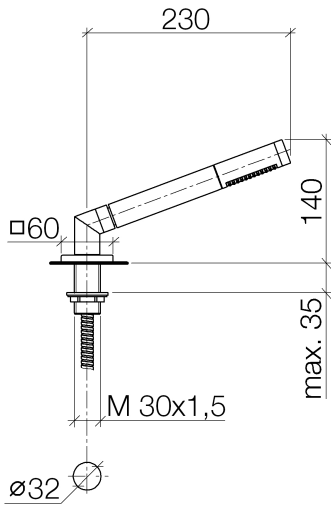

Hand shower set for deck-mounted tub installation - Dark Chrome

27 702 980 Product version from 5/15/2020

- COMPACT RAIN, flow rate max. 1.8 gpm (at 3 bar)
- Descaling system
- Flange 2-3/8" x 2-3/8"
- 1-1/4" hole diameter
- Metal shower hose 88-5/8" with anti-twist device

Subsequent shower hose replacement possible without removing the fitting due to two-part construction.

Internal backflow preventer.

	Dark Chrome	27 702 980-19
	Chrome	27 702 980-00
	Brushed Platinum	27 702 980-06
	Platinum	27 702 980-08
	Brushed Light Gold	27 702 980-27
	Brushed Durabronze (23kt Gold)	27 702 980-28
	Matte Black	27 702 980-33
	Brushed Champagne (22kt Gold)	27 702 980-46
	Champagne (22kt Gold)	27 702 980-47
	Brushed Chrome	27 702 980-93
	Brushed Dark Platinum	27 702 980-99

Hand shower set for deck-mounted tub installation - Dark Chrome

27 702 980 Product version from 5/15/2020

Flow rate chart

Codes & Standards

ASME A112.18.1	ASME A112.18.1/CSA B125.1	California Energy Commission (CEC)	cUPC
DIN 4109	ISO 3822	Scottish Water Byelaws	UK Water Supply Regulations

27 702 980 Product version from 5/15/2020

Parts for other finishes can be found here: [Chrome](#)

Spare parts list

Number	Item Number	Designation	Number of units	Lead time
1	90 12 11 140 41-19	shower	1	20
2	04 24 04 287 00-19	nipple	1	20
3	90 14 20 002 00 90	seal	1	2
4	28 322 970-19	Metal shower hose 1/2" x 3/8" x 68-7/8" - Dark Chrome	1	20
5	90 18 40 085 00 90	sleeve	1	2
6	09 27 68 003-19	rosette	1	60
7	09 30 01 090-07	sleeve	1	30
8	04 23 10 032 46 90	fixing set	1	2
9	09 30 11 060 90	disc	1	2
10	12 505 970 90	Flexible supply line 1/2" x 3/8" x 19-5/8" -	1	2
11	90 24 03 168 00 90	nipple	1	2
12	04 24 04 187 00-19	nipple	1	-