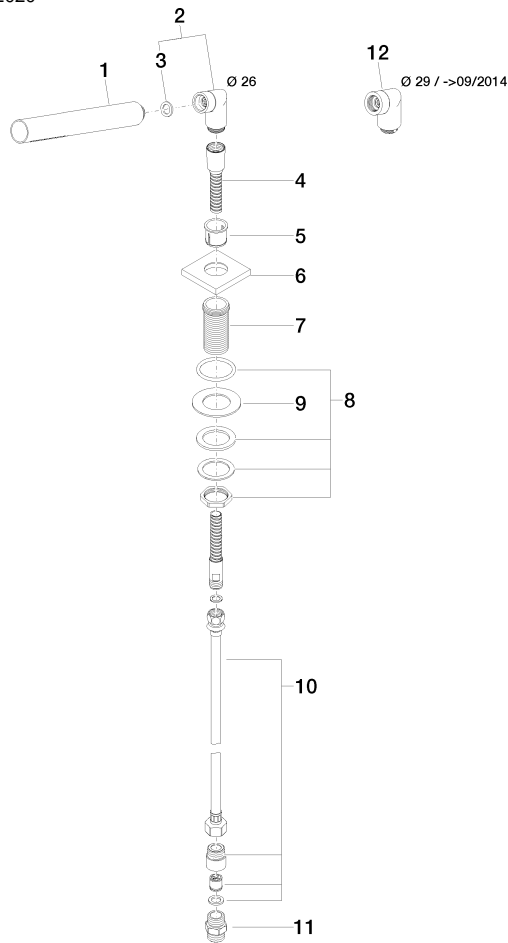

Hand shower set for deck-mounted tub installation - Brushed Champagne (22kt Gold)

27 702 980 Product version from 5/15/2020

- COMPACT RAIN, flow rate max. 1.8 gpm (at 3 bar)
- Descaling system
- Flange 2-3/8" x 2-3/8"
- 1-1/4" hole diameter
- Metal shower hose 88-5/8" with anti-twist device

Hand shower set for deck-mounted tub installation - Brushed Champagne (22kt Gold)

27 702 980 Product version from 5/15/2020

Flow rate chart

Codes & Standards

ASME A112.18.1	ASME A112.18.1/CSA B125.1	California Energy Commission (CEC)	cUPC
DIN 4109	EN 1717	ISO 3822	Scottish Water Byelaws
UK Water Supply Regulations	Ü-Zeichen		

Hand shower set for deck-mounted tub installation - Brushed Champagne (22kt Gold)

27 702 980 Product version from 5/15/2020

Certificates

LGA_29

IAPMO_4976

Belgaqua_21-383-2 WRAS_2209

Hand shower set for deck-mounted tub installation - Brushed Champagne (22kt Gold)

27 702 980 Product version from 5/15/2020

Parts for other finishes can be found here: [Chrome](#)

Spare parts list

Number	Item Number	Designation	Number of units	Lead time
1	90 12 11 140 41-46	shower	1	30
2	04 24 04 287 00-46	nipple	1	30
3	90 14 20 002 00 90	seal	1	2
4	28 322 970-46	Metal shower hose 1/2" x 3/8" x 68-7/8" - Brushed Champagne (22kt Gold)	1	30
5	90 18 40 085 00 90	sleeve	1	2
6	09 27 68 003-46	rosette	1	30
7	09 30 01 090-07	sleeve	1	30
8	04 23 10 032 46 90	fixing set	1	2
9	09 30 11 060 90	disc	1	2
10	12 505 970 90	Flexible supply line 1/2" x 3/8" x 19-5/8" -	1	2
11	90 24 03 168 00 90	nipple	1	2
12	04 24 04 187 00-46	nipple	1	-