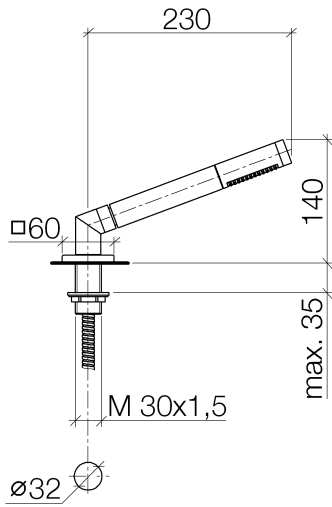

Hand shower set for deck-mounted tub installation - Brushed Champagne (22kt Gold)

27 702 980 Product version from 5/15/2020

- COMPACT RAIN, flow rate max. 1.8 gpm (at 3 bar)
- Descaling system
- Flange 2-3/8" x 2-3/8"
- 1-1/4" hole diameter
- Metal shower hose 88-5/8" with anti-twist device

Subsequent shower hose replacement possible without removing the fitting due to two-part construction.

Internal backflow preventer.

	Brushed Champagne (22kt Gold)	27 702 980-46
	Chrome	27 702 980-00
	Brushed Platinum	27 702 980-06
	Platinum	27 702 980-08
	Dark Chrome	27 702 980-19
	Brushed Light Gold	27 702 980-27
	Brushed Durabrass (23kt Gold)	27 702 980-28
	Matte Black	27 702 980-33
	Champagne (22kt Gold)	27 702 980-47
	Brushed Chrome	27 702 980-93
	Brushed Dark Platinum	27 702 980-99

Hand shower set for deck-mounted tub installation - Brushed Champagne (22kt Gold)

27 702 980 Product version from 5/15/2020

Flow rate chart

Codes & Standards

ASME A112.18.1	ASME A112.18.1/CSA B125.1	California Energy Commission (CEC)	cUPC
DIN 4109	EN 1717	ISO 3822	Scottish Water Byelaws
UK Water Supply Regulations	Ü-Zeichen		

27 702 980 Product version from 5/15/2020

Parts for other finishes can be found here: [Chrome](#)

Spare parts list

Number	Item Number	Designation	Number of units	Lead time
1	90 12 11 140 41-46	shower	1	30
2	04 24 04 287 00-46	nipple	1	30
3	90 14 20 002 00 90	seal	1	2
4	28 322 970-46	Metal shower hose 1/2" x 3/8" x 68-7/8" - Brushed Champagne (22kt Gold)	1	30
5	90 18 40 085 00 90	sleeve	1	2
6	09 27 68 003-46	rosette	1	30
7	09 30 01 090-07	sleeve	1	30
8	04 23 10 032 46 90	fixing set	1	2
9	09 30 11 060 90	disc	1	2
10	12 505 970 90	Flexible supply line 1/2" x 3/8" x 19-5/8" -	1	2
11	90 24 03 168 00 90	nipple	1	2
12	04 24 04 187 00-46	nipple	1	-