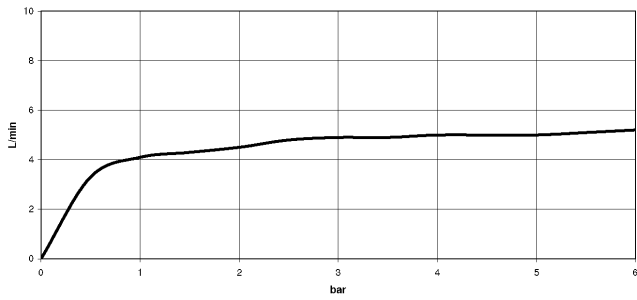

**VAIA Side spray set - Chrome**

27 718 809 Product version from 7/1/2023

mm [inches]

**Flow rate chart**

**Codes & Standards**

DIN 4109

ISO 3822

NSF372