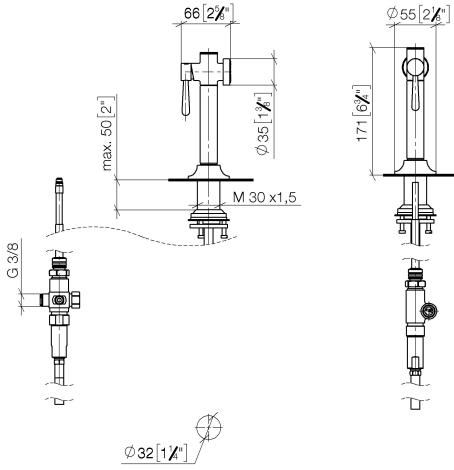

## VAIA Side spray set - Chrome

27 718 809 Product version from 7/1/2023

- With round flange
- Spray mode
- Integrated diverter
- Total height 6-3/4"
- Side spray hole diameter 1-1/4"
- Fabric braided spray hose 59"
- Sprayface with descaling system
- lead-free
- This product can help a building meet the requirements of Green Building Rating Systems, e.g. LEED®, BREEAM®, DGNB

(ADA)

Can only be combined with 33810809, 33826809, 19815809, 19825809.

Internal backflow preventer.

Residual water may drip from the sprayer after shut-off

Flexible positioning of components.

Button has to be pressed while using.

**VAIA Side spray set - Chrome**

27 718 809 Product version from 7/1/2023

mm [inches]

**Flow rate chart**

**Codes & Standards**

DIN 4109

ISO 3822

NSF372

### Spare parts list

| Number | Item Number        | Designation | Number of units | Lead time |
|--------|--------------------|-------------|-----------------|-----------|
| 1      | 90 12 11 096 12-00 | shower      | 1               | 10        |
| 2      | 90 18 40 085 00 90 | sleeve      | 1               | 2         |
| 3      | 90 30 01 142 00-00 | shaft       | 1               | 10        |
| 4      | 04 23 10 047 00 92 | fixing set  | 1               | 60        |
| 5      | 90 30 02 062 00-00 | hose        | 1               | 10        |
| 6      | 90 24 03 241 00 90 | nipple      | 1               | 2         |
| 7      | 90 17 09 046 12 90 | diverter    | 1               | 2         |
| 8      | 90 28 20 068 00 90 | connection  | 1               | 2         |