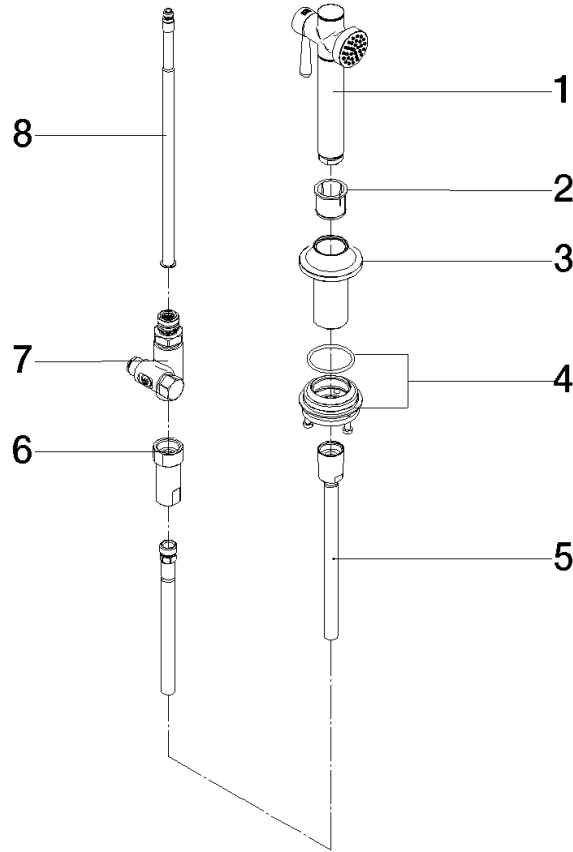

## VAIA Side spray set - Chrome

27 718 809 Product version from 7/1/2023

- With round flange
- Spray mode
- Integrated diverter
- Total height 6-3/4"
- Side spray hole diameter 1-1/4"
- Fabric braided spray hose 59"
- Sprayface with descaling system
- lead-free
- This product can help a building meet the requirements of Green Building Rating Systems, e.g. LEED®, BREEAM®, DGNB

**VAIA Side spray set - Chrome**

27 718 809 Product version from 7/1/2023

mm [inches]

**Flow rate chart**

**Codes & Standards**

DIN 4109

ISO 3822

NSF372

## VAIA Side spray set - Chrome

27 718 809 Product version from 7/1/2023

Parts for other finishes can be found here: [Brushed](#)  
[Platinum](#)

### Spare parts list

| Number | Item Number        | Designation | Number of units | Lead time |
|--------|--------------------|-------------|-----------------|-----------|
| 1      | 90 12 11 096 12-00 | shower      | 1               | 10        |
| 2      | 90 18 40 085 00 90 | sleeve      | 1               | 2         |
| 3      | 90 30 01 142 00-00 | shaft       | 1               | 10        |
| 4      | 04 23 10 047 00 92 | fixing set  | 1               | 60        |
| 5      | 90 30 02 062 00-00 | hose        | 1               | 10        |
| 6      | 90 24 03 241 00 90 | nipple      | 1               | 2         |
| 7      | 90 17 09 046 12 90 | diverter    | 1               | 2         |
| 8      | 90 28 20 068 00 90 | connection  | 1               | 2         |