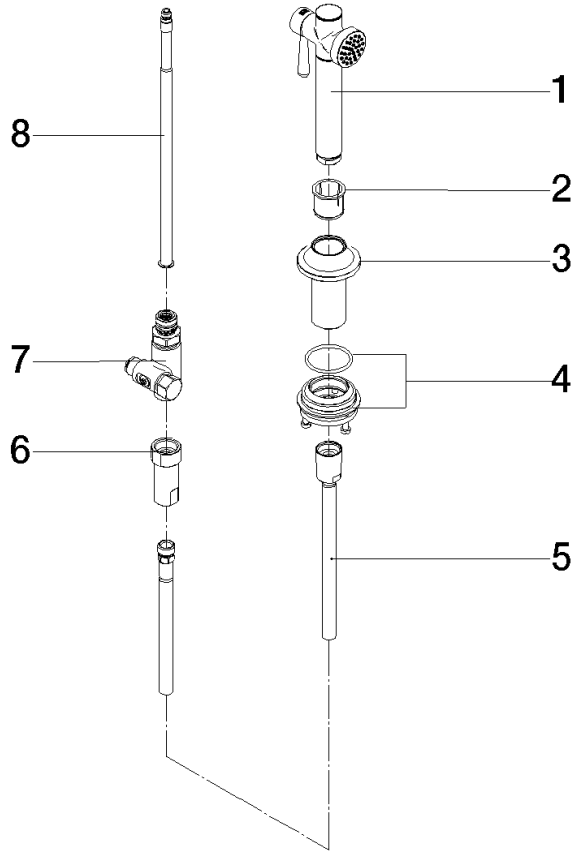

VAIA Side spray set - Brushed Platinum

27 718 809 Product version from 7/1/2023

- With round flange
- Spray mode
- Integrated diverter
- Total height 6-3/4"
- Side spray hole diameter 1-1/4"
- Fabric braided spray hose 59"
- Sprayface with descaling system
- lead-free
- This product can help a building meet the requirements of Green Building Rating Systems, e.g. LEED®, BREEAM®, DGNB

VAIA Side spray set - Brushed Platinum

27 718 809 Product version from 7/1/2023

mm [inches]

Flow rate chart

Codes & Standards

DIN 4109

ISO 3822

NSF372

NSF61

Ü-Zeichen

VAIA Side spray set - Brushed Platinum

27 718 809 Product version from 7/1/2023

Certificates

LGA_38

IAPMO_N-4976

IAPMO_6397

VAIA Side spray set - Brushed Platinum

27 718 809 Product version from 7/1/2023

Parts for other finishes can be found here: [Chrome](#)

Spare parts list

Number	Item Number	Designation	Number of units	Lead time
1	90 12 11 096 12-06	shower	1	10
2	90 18 40 085 00 90	sleeve	1	2
3	90 30 01 142 00-06	shaft	1	-
Spare part can no longer be ordered, please order the replacement item				
4	04 23 10 047 00 92	fixing set	1	60
5	90 30 02 062 00-06	hose	1	10
6	90 24 03 241 00 90	nipple	1	2
7	90 17 09 046 12 90	diverter	1	2
8	90 28 20 068 00 90	connection	1	2