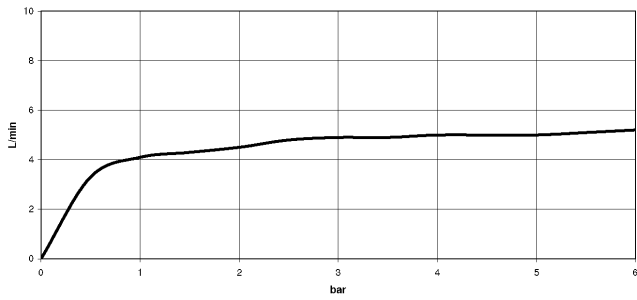

VAIA Side spray set - Brushed Platinum

27 718 809 Product version from 7/1/2023

mm [inches]

Flow rate chart

Codes & Standards

DIN 4109

ISO 3822

NSF372