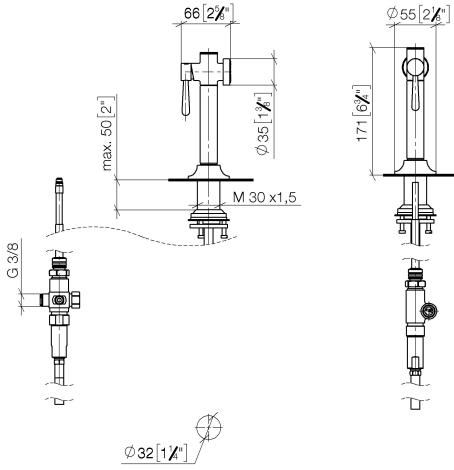

VAIA Side spray set - Brushed Platinum

27 718 809 Product version from 7/1/2023

- With round flange
- Spray mode
- Integrated diverter
- Total height 6-3/4"
- Side spray hole diameter 1-1/4"
- Fabric braided spray hose 59"
- Sprayface with descaling system
- lead-free
- This product can help a building meet the requirements of Green Building Rating Systems, e.g. LEED®, BREEAM®, DGNB

(ADA)

Can only be combined with 33810809, 33826809, 19815809, 19825809.

Internal backflow preventer.

Residual water may drip from the sprayer after shut-off

Flexible positioning of components.

Button has to be pressed while using.

VAIA Side spray set - Brushed Platinum

27 718 809 Product version from 7/1/2023

mm [inches]

Flow rate chart

Codes & Standards

DIN 4109

ISO 3822

NSF372

VAIA Side spray set - Brushed Platinum

27 718 809 Product version from 7/1/2023

Parts for other finishes can be found here: [Chrome](#)

Spare parts list

Number	Item Number	Designation	Number of units	Lead time
1	90 12 11 096 12-06	shower	1	10
2	90 18 40 085 00 90	sleeve	1	2
3	90 30 01 142 00-06	shaft	1	-
Spare part can no longer be ordered, please order the replacement item				
4	04 23 10 047 00 92	fixing set	1	60
5	90 30 02 062 00-06	hose	1	10
6	90 24 03 241 00 90	nipple	1	2
7	90 17 09 046 12 90	diverter	1	2
8	90 28 20 068 00 90	connection	1	2