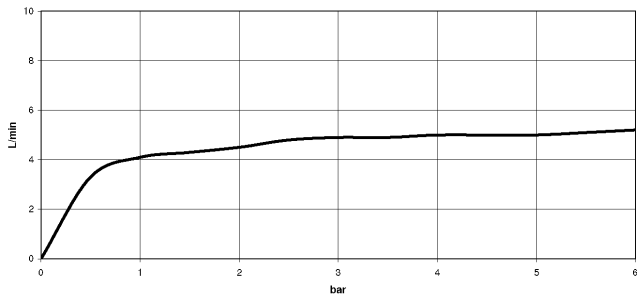

**VAIA Side spray set - Platinum**

27 718 809 Product version from 7/1/2023

mm [inches]

**Flow rate chart**

**Codes & Standards**

DIN 4109

ISO 3822

NSF372