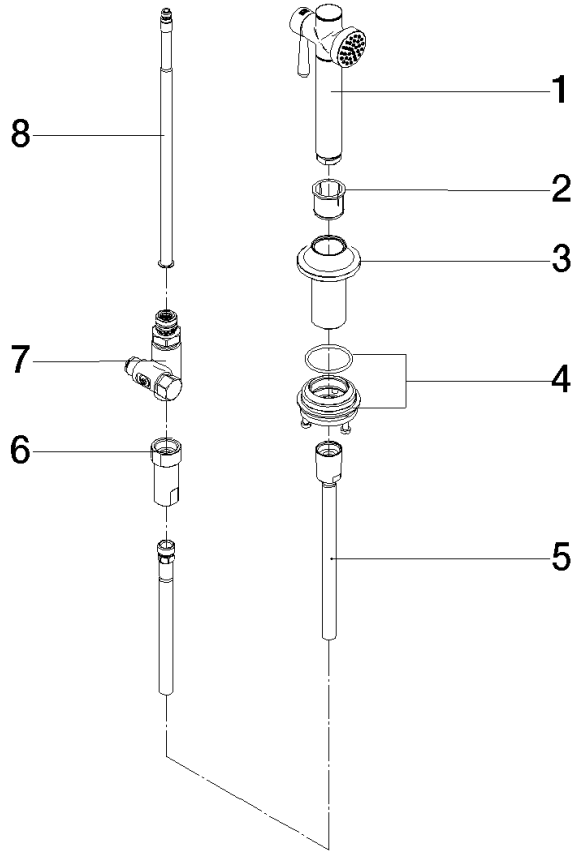

## VAIA Side spray set - Platinum

27 718 809 Product version from 7/1/2023

- With round flange
- Spray mode
- Integrated diverter
- Total height 6-3/4"
- Side spray hole diameter 1-1/4"
- Fabric braided spray hose 59"
- Sprayface with descaling system
- lead-free
- This product can help a building meet the requirements of Green Building Rating Systems, e.g. LEED®, BREEAM®, DGNB

**VAIA Side spray set - Platinum**

27 718 809 Product version from 7/1/2023

mm [inches]

**Flow rate chart**

**Codes & Standards**

DIN 4109

ISO 3822

NSF372

### Certificates

---

LGA\_38

IAPMO\_N-4976

IAPMO\_6397

**VAIA Side spray set - Platinum**

27 718 809 Product version from 7/1/2023

Parts for other finishes can be found here: [Chrome](#)

**Spare parts list**

Number	Item Number	Designation	Number of units	Lead time
1	90 12 11 096 12-08	shower	1	40
2	90 18 40 085 00 90	sleeve	1	2
3	90 30 01 142 00-08	shaft	1	40
4	04 23 10 047 00 92	fixing set	1	60
5	90 30 02 062 00-08	hose	1	40
6	90 24 03 241 00 90	nipple	1	2
7	90 17 09 046 12 90	diverter	1	2
8	90 28 20 068 00 90	connection	1	2