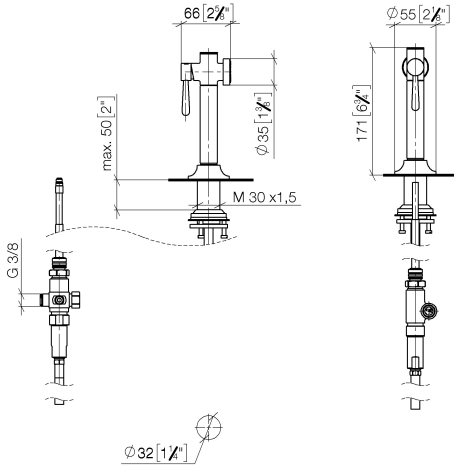

## VAIA Side spray set - Platinum

27 718 809 Product version from 7/1/2023

- With round flange
- Spray mode
- Integrated diverter
- Total height 6-3/4"
- Side spray hole diameter 1-1/4"
- Fabric braided spray hose 59"
- Sprayface with descaling system
- lead-free
- This product can help a building meet the requirements of Green Building Rating Systems, e.g. LEED®, BREEAM®, DGNB

(ADA)

Can only be combined with 33810809, 33826809, 19815809, 19825809.

Internal backflow preventer.

Residual water may drip from the sprayer after shut-off

Flexible positioning of components.

Button has to be pressed while using.

**VAIA Side spray set - Platinum**

27 718 809 Product version from 7/1/2023

mm [inches]

**Flow rate chart**

**Codes & Standards**

DIN 4109

ISO 3822

NSF372

**Spare parts list**

Number	Item Number	Designation	Number of units	Lead time
1	90 12 11 096 12-08	shower	1	40
2	90 18 40 085 00 90	sleeve	1	2
3	90 30 01 142 00-08	shaft	1	40
4	04 23 10 047 00 92	fixing set	1	60
5	90 30 02 062 00-08	hose	1	40
6	90 24 03 241 00 90	nipple	1	2
7	90 17 09 046 12 90	diverter	1	2
8	90 28 20 068 00 90	connection	1	2