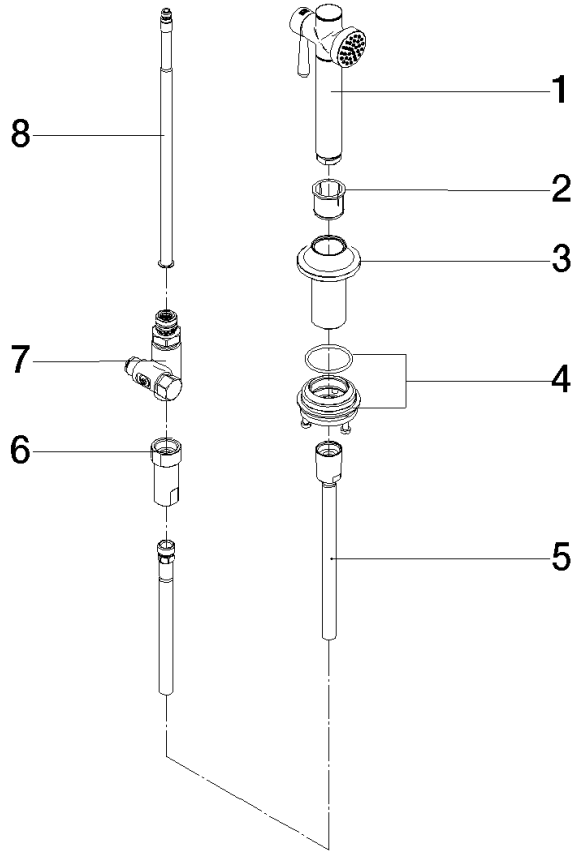

VAIA Side spray set - Dark Chrome

27 718 809 Product version from 7/1/2023

- With round flange
- Spray mode
- Integrated diverter
- Total height 6-3/4"
- Side spray hole diameter 1-1/4"
- Fabric braided spray hose 59"
- Sprayface with descaling system
- lead-free
- This product can help a building meet the requirements of Green Building Rating Systems, e.g. LEED®, BREEAM®, DGNB

VAIA Side spray set - Dark Chrome

27 718 809 Product version from 7/1/2023

mm [inches]

Flow rate chart

Codes & Standards

DIN 4109

ISO 3822

NSF372

NSF61

Ü-Zeichen

VAIA Side spray set - Dark Chrome

27 718 809 Product version from 7/1/2023

Certificates

LGA_38

IAPMO_N-4976

IAPMO_6397

VAIA Side spray set - Dark Chrome

27 718 809 Product version from 7/1/2023

Parts for other finishes can be found here: [Chrome](#)

Spare parts list

Number	Item Number	Designation	Number of units	Lead time
1	90 12 11 096 12-19	shower	1	20
2	90 18 40 085 00 90	sleeve	1	2
3	90 30 01 142 00-19	shaft	1	20
4	04 23 10 047 00 92	fixing set	1	60
5	90 30 02 062 00-19	hose	1	20
6	90 24 03 241 00 90	nipple	1	2
7	90 17 09 046 12 90	diverter	1	2
8	90 28 20 068 00 90	connection	1	2