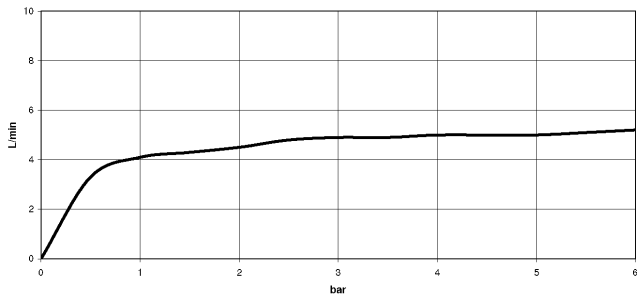

VAIA Side spray set - Dark Chrome

27 718 809 Product version from 7/1/2023

mm [inches]

Flow rate chart

Codes & Standards

DIN 4109

ISO 3822

NSF372