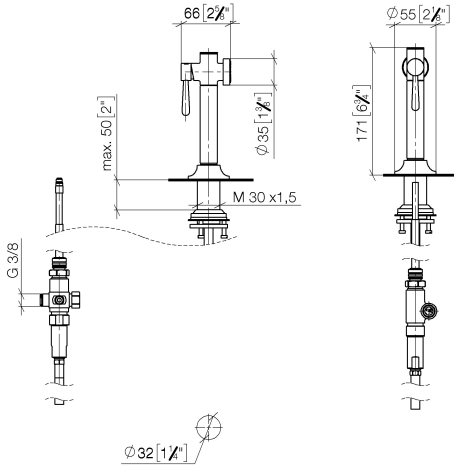

VAIA Side spray set - Dark Chrome

27 718 809 Product version from 7/1/2023

- With round flange
- Spray mode
- Integrated diverter
- Total height 6-3/4"
- Side spray hole diameter 1-1/4"
- Fabric braided spray hose 59"
- Sprayface with descaling system
- lead-free
- This product can help a building meet the requirements of Green Building Rating Systems, e.g. LEED®, BREEAM®, DGNB

(ADA)

Can only be combined with 33810809, 33826809, 19815809, 19825809.

Internal backflow preventer.

Residual water may drip from the sprayer after shut-off

Flexible positioning of components.

Button has to be pressed while using.

VAIA Side spray set - Dark Chrome

27 718 809 Product version from 7/1/2023

mm [inches]

Flow rate chart

Codes & Standards

DIN 4109

ISO 3822

NSF372

VAIA Side spray set - Dark Chrome

27 718 809 Product version from 7/1/2023

Parts for other finishes can be found here: [Chrome](#)

Spare parts list

Number	Item Number	Designation	Number of units	Lead time
1	90 12 11 096 12-19	shower	1	20
2	90 18 40 085 00 90	sleeve	1	2
3	90 30 01 142 00-19	shaft	1	20
4	04 23 10 047 00 92	fixing set	1	60
5	90 30 02 062 00-19	hose	1	20
6	90 24 03 241 00 90	nipple	1	2
7	90 17 09 046 12 90	diverter	1	2
8	90 28 20 068 00 90	connection	1	2