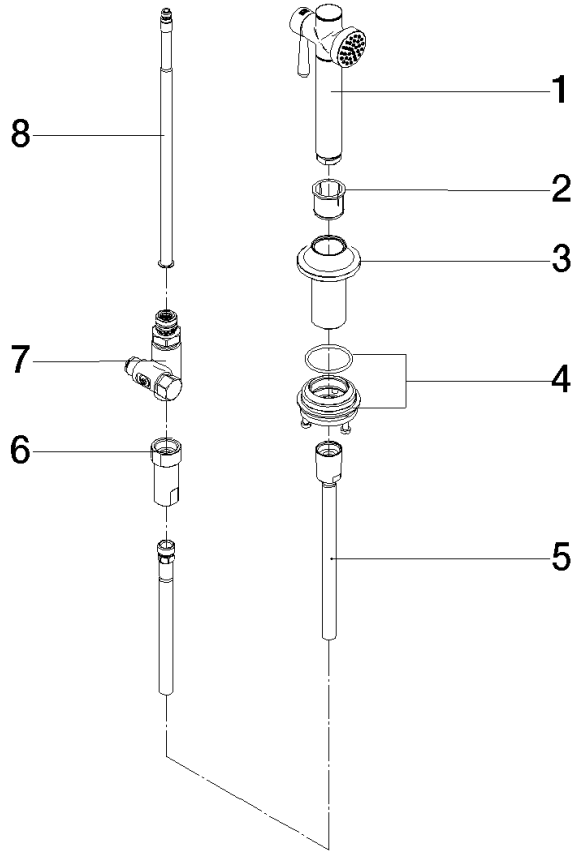

VAIA Side spray set - Brushed Champagne (22kt Gold)

27 718 809 Product version from 7/1/2023

- With round flange
- Spray mode
- Integrated diverter
- Total height 6-3/4"
- Side spray hole diameter 1-1/4"
- Fabric braided spray hose 59"
- Sprayface with descaling system
- lead-free
- This product can help a building meet the requirements of Green Building Rating Systems, e.g. LEED®, BREEAM®, DGNB

VAIA Side spray set - Brushed Champagne (22kt Gold)

27 718 809 Product version from 7/1/2023

mm [inches]

Flow rate chart

Codes & Standards

DIN 4109

ISO 3822

NSF372

NSF61

Ü-Zeichen

VAIA Side spray set - Brushed Champagne (22kt Gold)

27 718 809 Product version from 7/1/2023

Certificates

LGA_38

IAPMO_N-4976

IAPMO_6397

VAIA Side spray set - Brushed Champagne (22kt Gold)

27 718 809 Product version from 7/1/2023

Parts for other finishes can be found here: [Chrome](#)

Spare parts list

Number	Item Number	Designation	Number of units	Lead time
1	90 12 11 096 12-46	shower	1	30
2	90 18 40 085 00 90	sleeve	1	2
3	90 30 01 142 00-46	shaft	1	-
Spare part can no longer be ordered, please order the replacement item				
4	04 23 10 047 00 92	fixing set	1	60
5	90 30 02 062 00-46	hose	1	-
Spare part can no longer be ordered, please order the replacement item				
6	90 24 03 241 00 90	nipple	1	2
7	90 17 09 046 12 90	diverter	1	2
8	90 28 20 068 00 90	connection	1	2