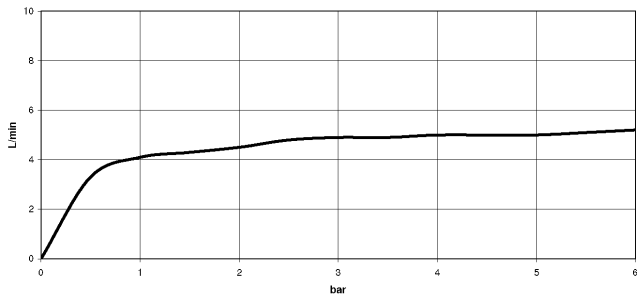

VAIA Side spray set - Brushed Champagne (22kt Gold)

27 718 809 Product version from 7/1/2023

mm [inches]

Flow rate chart

Codes & Standards

DIN 4109

ISO 3822

NSF372