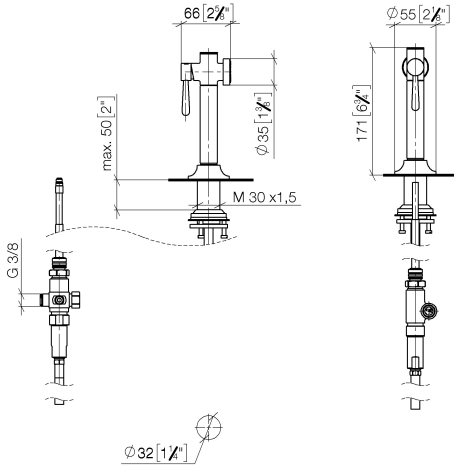

VAIA Side spray set - Brushed Champagne (22kt Gold)

27 718 809 Product version from 7/1/2023

- With round flange
- Spray mode
- Integrated diverter
- Total height 6-3/4"
- Side spray hole diameter 1-1/4"
- Fabric braided spray hose 59"
- Sprayface with descaling system
- lead-free
- This product can help a building meet the requirements of Green Building Rating Systems, e.g. LEED®, BREEAM®, DGNB

(ADA)

Can only be combined with 33810809, 33826809, 19815809, 19825809.

Internal backflow preventer.

Residual water may drip from the sprayer after shut-off

Flexible positioning of components.

Button has to be pressed while using.

VAIA Side spray set - Brushed Champagne (22kt Gold)

27 718 809 Product version from 7/1/2023

mm [inches]

Flow rate chart

Codes & Standards

DIN 4109

ISO 3822

NSF372

VAIA Side spray set - Brushed Champagne (22kt Gold)

27 718 809 Product version from 7/1/2023

Parts for other finishes can be found here: [Chrome](#)

Spare parts list

Number	Item Number	Designation	Number of units	Lead time
1	90 12 11 096 12-46	shower	1	30
2	90 18 40 085 00 90	sleeve	1	2
3	90 30 01 142 00-46	shaft	1	-
Spare part can no longer be ordered, please order the replacement item				
4	04 23 10 047 00 92	fixing set	1	60
5	90 30 02 062 00-46	hose	1	-
Spare part can no longer be ordered, please order the replacement item				
6	90 24 03 241 00 90	nipple	1	2
7	90 17 09 046 12 90	diverter	1	2
8	90 28 20 068 00 90	connection	1	2