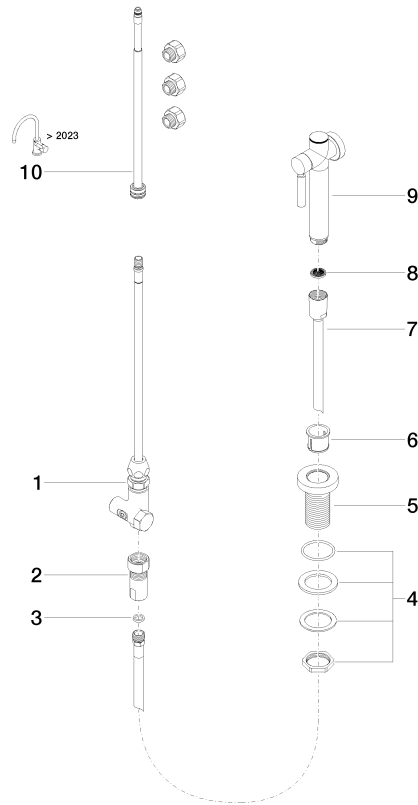

Side spray set - Chrome

27 718 970 Product version from 9/18/2018

- With round flange
- Spray mode
- Integrated diverter
- Total height 6-1/4"
- Side spray hole diameter 1-1/4"
- Fabric braided spray hose 59"
- Sprayface with descaling system
- lead-free

Can only be combined with 32800790, 33826888, 32815888, 20815892, 33826875.

Internal backflow preventer.

Button has to be pressed while using.

Residual water may drip from the sprayer after shut-off

Side spray set - Chrome

Side spray set - Chrome

27 718 970 Product version from 9/18/2018

Certificates

IAPMO_N-4

IAPMO_6

Side spray set - Chrome

27 718 970 Product version from 9/18/2018

Spare parts list

Number	Item Number	Designation	Number of units	Lead time
1	90 17 09 046 11 90	diverter	1	2
2	90 24 03 241 00 90	nipple	1	2
3	90 14 20 019 00 90	seal	1	2
4	04 30 11 038 66 90	fixing set	1	2
5	09 30 01 085-00	rosette	1	10
6	90 18 40 085 00 90	sleeve	1	2
7	90 30 02 062 00-00	hose	1	10
8	09 23 01 039 90	sieve	3	2
9	90 12 11 098 11-00	shower	1	10
10	90 17 09 046 13 90	conversion kit	1	2