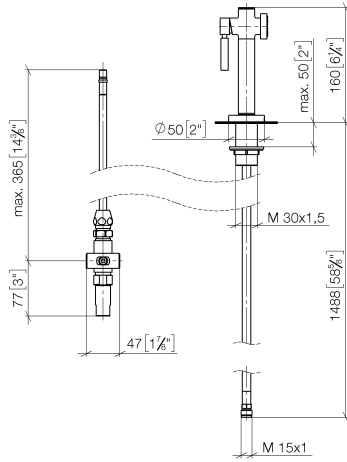

Side spray set - Chrome

27 718 970 Product version from 9/18/2018

- With round flange
- Spray mode
- Integrated diverter
- Total height 6-1/4"
- Side spray hole diameter 1-1/4"
- Fabric braided spray hose 59"
- Sprayface with descaling system
- lead-free

Can only be combined with 32800790, 33826888, 32815888, 20815892, 33826875.

Internal backflow preventer.

Button has to be pressed while using.

Residual water may drip from the sprayer after shut-off

Side spray set - Chrome

27 718 970 Product version from 9/18/2018

mm [inches]

Flow rate chart

Codes & Standards

NSF/ANSI 372

NSF/ANSI/CAN
61

NSF372

NSF61

Number	Item Number	Designation	Number of units	Lead time
1	90 17 09 046 11 90	diverter	1	2
2	90 24 03 241 00 90	nipple	1	2
3	90 14 20 019 00 90	seal	1	2
4	04 30 11 038 66 90	fixing set	1	2
5	09 30 01 085-00	rosette	1	10
6	90 18 40 085 00 90	sleeve	1	2
7	90 30 02 062 00-00	hose	1	10
8	09 23 01 039 90	sieve	3	2
9	90 12 11 098 11-00	shower	1	10
10	90 17 09 046 13 90	conversion kit	1	2