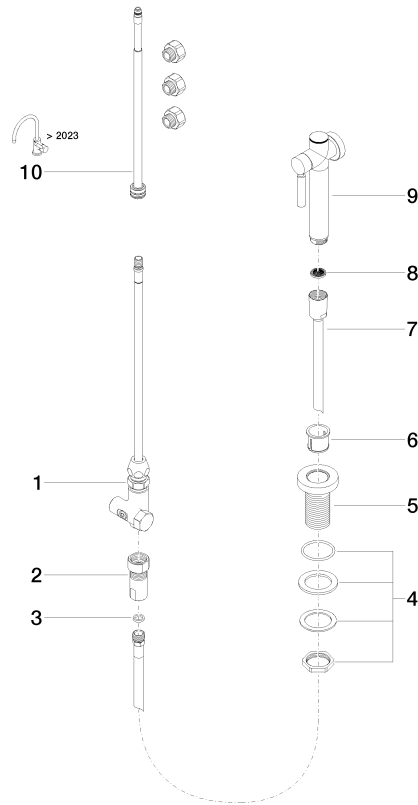

Side spray set - Matte Black

27 718 970 Product version from 9/18/2018

- With round flange
- Spray mode
- Integrated diverter
- Total height 6-1/4"
- Side spray hole diameter 1-1/4"
- Fabric braided spray hose 59"
- Sprayface with descaling system
- lead-free

Can only be combined with 32800790, 33826888, 32815888, 20815892, 33826875.

Internal backflow preventer.

Button has to be pressed while using.

Residual water may drip from the sprayer after shut-off

Side spray set - Matte Black

Side spray set - Matte Black

27 718 970 Product version from 9/18/2018

Certificates

IAPMO_N-4

IAPMO_6

Side spray set - Matte Black

27 718 970 Product version from 9/18/2018

Spare parts list

Number	Item Number	Designation	Number of units	Lead time
1	90 17 09 046 11 90	diverter	1	2
2	90 24 03 241 00 90	nipple	1	2
3	90 14 20 019 00 90	seal	1	2
4	04 30 11 038 66 90	fixing set	1	2
5	09 30 01 085-33	rosette	1	30
6	90 18 40 085 00 90	sleeve	1	2
7	90 30 02 062 00-33	hose	1	30
8	09 23 01 039 90	sieve	3	2
9	90 12 11 098 11-33	shower	1	30
10	90 17 09 046 13 90	conversion kit	1	2