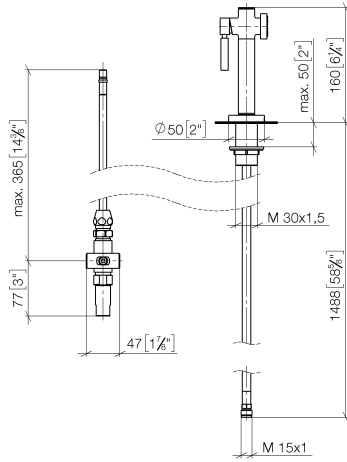

Side spray set - Matte Black

27 718 970 Product version from 9/18/2018

- With round flange
- Spray mode
- Integrated diverter
- Total height 6-1/4"
- Side spray hole diameter 1-1/4"
- Fabric braided spray hose 59"
- Sprayface with descaling system
- lead-free

Can only be combined with 32800790, 33826888, 32815888, 20815892, 33826875.

Internal backflow preventer.

Button has to be pressed while using.

Residual water may drip from the sprayer after shut-off

Side spray set - Matte Black

27 718 970 Product version from 9/18/2018

mm [inches]

Flow rate chart

Codes & Standards

NSF/ANSI 372

NSF/ANSI/CAN
61

NSF372

NSF61

Number	Item Number	Designation	Number of units	Lead time
1	90 17 09 046 11 90	diverter	1	2
2	90 24 03 241 00 90	nipple	1	2
3	90 14 20 019 00 90	seal	1	2
4	04 30 11 038 66 90	fixing set	1	2
5	09 30 01 085-33	rosette	1	30
6	90 18 40 085 00 90	sleeve	1	2
7	90 30 02 062 00-33	hose	1	30
8	09 23 01 039 90	sieve	3	2
9	90 12 11 098 11-33	shower	1	30
10	90 17 09 046 13 90	conversion kit	1	2