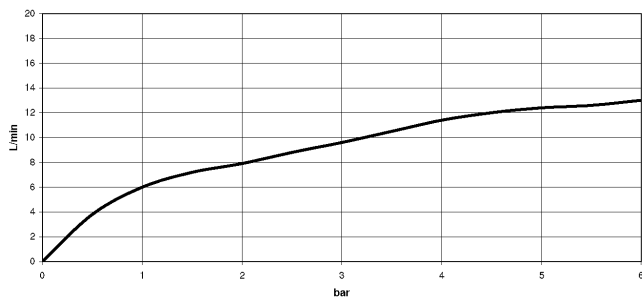

Flow rate chart

Codes & Standards

DIN 4109

EN 1717

ISO 3822

NSF372

NSF61

Ü-Zeichen