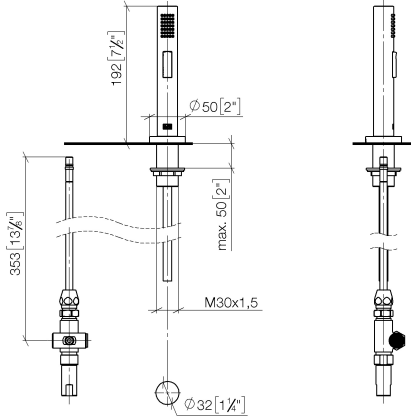

Side spray set - Brushed Platinum

27 721 970 Product version from 10/27/2020

- With round flange
- Spray mode
- Integrated diverter
- Total height 7-1/2"
- Side spray hole diameter 1-1/4"
- Fabric braided spray hose 59"
- Sprayface with descaling system
- lead-free

Can only be combined with 33826790, 32800790, 33826888, 32815888, 20815892, 33826875.

Internal backflow preventer.

Button has to be pressed while using.

Side spray set - Brushed Platinum

27 721 970 Product version from 10/27/2020

mm [inches]

Flow rate chart

Codes & Standards

DIN 4109

EN 1717

ISO 3822

NSF372

NSF61

27 721 970 Product version from 10/27/2020

Spare parts list

Number	Item Number	Designation	Number of units	Lead time
1	90 17 09 046 11 90	diverter	1	2
2	90 24 03 241 00 90	nipple	1	2
3	90 14 20 019 00 90	seal	1	2
4	04 30 11 038 66 90	fixing set	1	2
5	12 720 970 90	Extension set -	1	60
6	09 30 01 285-06	rosette	1	10
7	90 18 40 085 00 90	sleeve	1	2
8	90 30 02 062 00-06	hose	1	10
9	09 23 01 039 90	sieve	2	2
10	04 12 11 158 00-06	shower	1	10
11	90 17 09 046 13 90	conversion kit	1	2