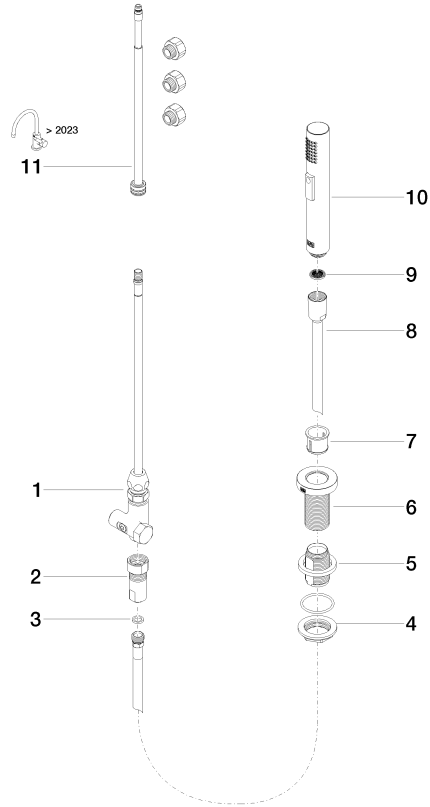

Side spray set - Brushed Platinum

27 721 970 Product version from 10/27/2020

- With round flange
- Spray mode
- Integrated diverter
- Total height 7-1/2"
- Side spray hole diameter 1-1/4"
- Fabric braided spray hose 59"
- Sprayface with descaling system
- lead-free

Can only be combined with 33826790, 32800790, 33826888, 32815888, 20815892, 33826875.

Internal backflow preventer.

Button has to be pressed while using.

Side spray set - Brushed Platinum

27 721 970 Product version from 10/27/2020

Ü-Zeichen

Side spray set - Brushed Platinum

27 721 970 Product version from 10/27/2020

Certificates

LGA_18

Belgaqua_21-027-2 IAPMO_N-4976

IAPMO_6

Side spray set - Brushed Platinum

27 721 970 Product version from 10/27/2020

Spare parts list

Number	Item Number	Designation	Number of units	Lead time
1	90 17 09 046 11 90	diverter	1	2
2	90 24 03 241 00 90	nipple	1	2
3	90 14 20 019 00 90	seal	1	2
4	04 30 11 038 66 90	fixing set	1	2
5	12 720 970 90	Extension set -	1	60
6	09 30 01 285-06	rosette	1	10
7	90 18 40 085 00 90	sleeve	1	2
8	90 30 02 062 00-06	hose	1	10
9	09 23 01 039 90	sieve	2	2
10	04 12 11 158 00-06	shower	1	10
11	90 17 09 046 13 90	conversion kit	1	2