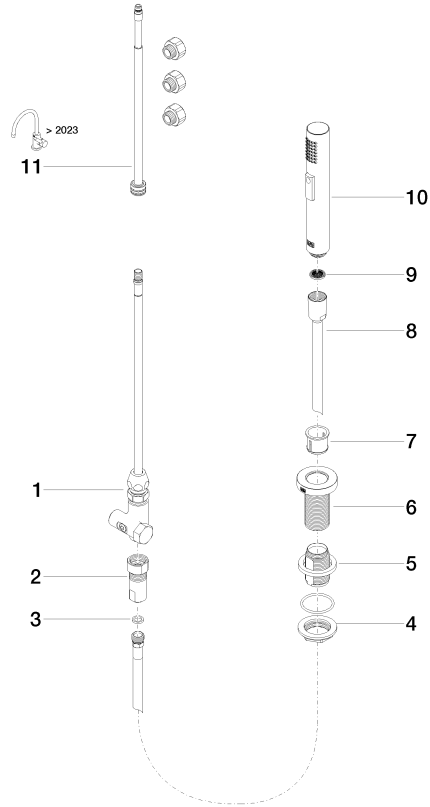

## Side spray set - Brushed Dark Platinum

---

27 721 970 Product version from 10/27/2020

- With round flange
- Spray mode
- Integrated diverter
- Total height 7-1/2"
- Side spray hole diameter 1-1/4"
- Fabric braided spray hose 59"
- Sprayface with descaling system
- lead-free

## Side spray set - Brushed Dark Platinum

---

27 721 970 Product version from 10/27/2020

## Side spray set - Brushed Dark Platinum

27 721 970 Product version from 10/27/2020

### Spare parts list

Number	Item Number	Designation	Number of units	Lead time
1	90 17 09 046 11 90	diverter	1	2
2	90 24 03 241 00 90	nipple	1	2
3	90 14 20 019 00 90	seal	1	2
4	04 30 11 038 66 90	fixing set	1	2
5	12 720 970 90	Extension set -	1	60
6	09 30 01 285-99	rosette	1	20
7	90 18 40 085 00 90	sleeve	1	2
8	90 30 02 062 00-99	hose	1	20
9	09 23 01 039 90	sieve	2	2
10	04 12 11 158 00-99	shower	1	20
11	90 17 09 046 13 90	conversion kit	1	2