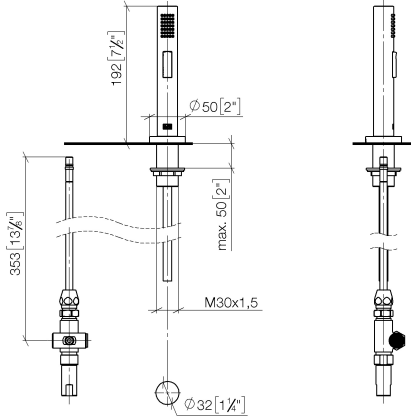

## Side spray set - Brushed Dark Platinum

---

27 721 970 Product version from 10/27/2020

- With round flange
- Spray mode
- Integrated diverter
- Total height 7-1/2"
- Side spray hole diameter 1-1/4"
- Fabric braided spray hose 59"
- Sprayface with descaling system
- lead-free

Can only be combined with 33826790, 32800790,  
33826888, 32815888, 20815892, 33826875.

Internal backflow preventer.

Button has to be pressed while using.

## Side spray set - Brushed Dark Platinum

27 721 970 Product version from 10/27/2020

mm [inches]

### Spare parts list

Number	Item Number	Designation	Number of units	Lead time
1	90 17 09 046 11 90	diverter	1	2
2	90 24 03 241 00 90	nipple	1	2
3	90 14 20 019 00 90	seal	1	2
4	04 30 11 038 66 90	fixing set	1	2
5	12 720 970 90	Extension set -	1	60
6	09 30 01 285-99	rosette	1	20
7	90 18 40 085 00 90	sleeve	1	2
8	90 30 02 062 00-99	hose	1	20
9	09 23 01 039 90	sieve	2	2
10	04 12 11 158 00-99	shower	1	20
11	90 17 09 046 13 90	conversion kit	1	2