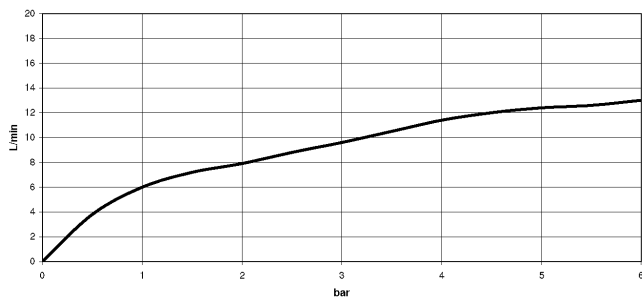

## Side spray set - Brushed Dark Platinum

27 721 970 Product version from 10/27/2020

mm [inches]

### Flow rate chart