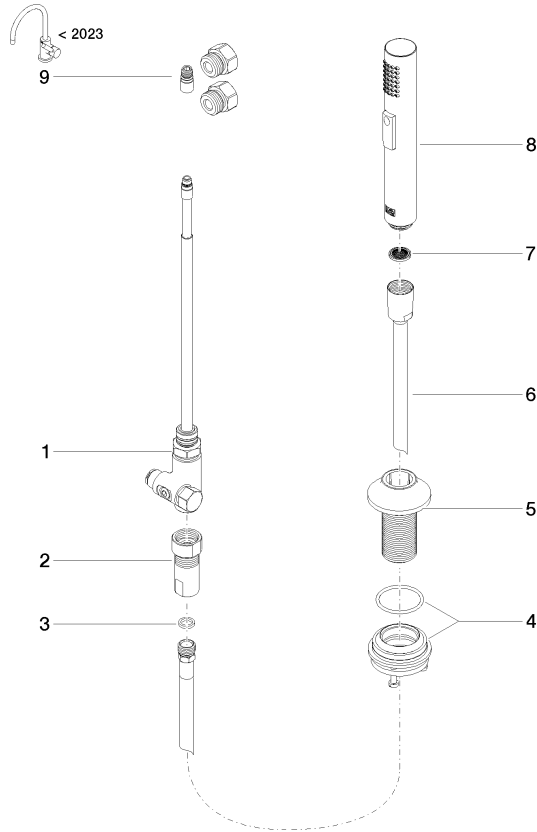

## VAIA Side spray set - Chrome

27 731 809 Product version from 3/1/2023

- With round flange
- Spray mode
- Integrated diverter
- Total height 8"
- Side spray hole diameter 1-1/4"
- Fabric braided spray hose 59"
- Sprayface with descaling system
- lead-free

## VAIA Side spray set - Chrome

27 731 809 Product version from 3/1/2023

mm [inches]

## VAIA Side spray set - Chrome

27 731 809 Product version from 3/1/2023

Parts for other finishes can be found here: [Brushed](#)  
[Platinum](#)

### Spare parts list

Number	Item Number	Designation	Number of units	Lead time
1	90 17 09 046 12 90	diverter	1	2
2	90 24 03 241 00 90	nipple	1	2
3	90 14 20 019 00 90	seal	1	2
4	04 23 10 047 00 92	fixing set	1	60
5	90 30 01 142 00-00	shaft	1	10
6	90 30 02 062 00-00	hose	1	10
7	09 23 01 039 90	sieve	1	2
8	04 12 11 158 00-00	shower	1	10
9	90 17 09 046 14 90	conversion kit	1	2