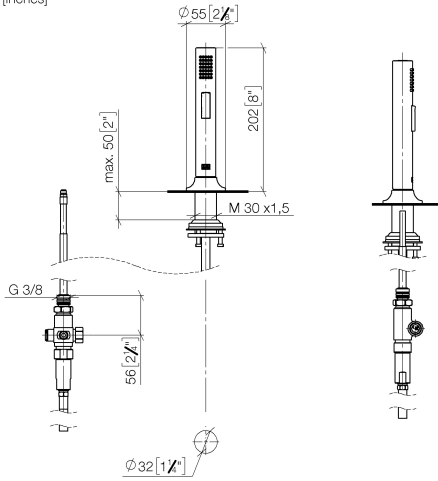

## VAIA Side spray set - Chrome

27 731 809 Product version from 3/1/2023

- With round flange
- Spray mode
- Integrated diverter
- Total height 8"
- Side spray hole diameter 1-1/4"
- Fabric braided spray hose 59"
- Sprayface with descaling system
- lead-free

Can only be combined with 33810809, 33826809, 19815809, 19825809.

Internal backflow preventer.

Residual water may drip from the sprayer after shut-off

Flexible positioning of components.

Button has to be pressed while using.

## VAIA Side spray set - Chrome

27 731 809 Product version from 3/1/2023

mm [inches]

### Spare parts list

Number	Item Number	Designation	Number of units	Lead time
1	90 17 09 046 12 90	diverter	1	2
2	90 24 03 241 00 90	nipple	1	2
3	90 14 20 019 00 90	seal	1	2
4	04 23 10 047 00 92	fixing set	1	60
5	90 30 01 142 00-00	shaft	1	10
6	90 30 02 062 00-00	hose	1	10
7	09 23 01 039 90	sieve	1	2
8	04 12 11 158 00-00	shower	1	10
9	90 17 09 046 14 90	conversion kit	1	2