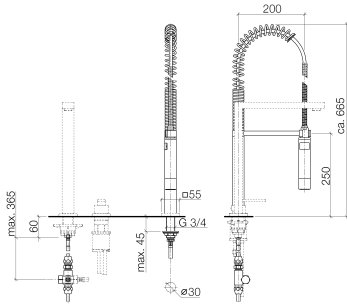

Profi side spray set - Platinum

27 784 970

- Spray mode
- Automatic diverter
- Total height 26-1/8"
- Individual flanges 2-1/8" x 2-1/8"
- Profi spray hole diameter 1-1/8"
- Sprayface with descaling system
- Profispray arm can be pivoted or locked into place
- lead-free

Profi spray set can be installed with or without flange

Can only be combined with 32800680, 32843680.

Internal backflow preventer.

Button has to be pressed while using.

Profi side spray set - Platinum

27 784 970

Flow rate chart

Codes & Standards

NSF/ANSI 372

NSF372

Profi side spray set - Platinum

27 784 970

Certificates

IAPMO_6