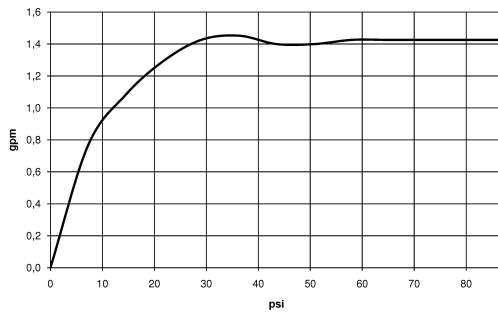

Flow rate chart

Codes & Standards

NSF/ANSI 372

NSF372

Profi side spray set - Platinum

27 784 970

Certificates

IAPMO_6