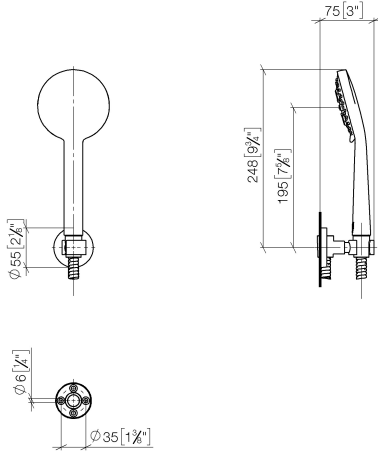

META Hand shower set FlowReduce - Brushed Platinum

27 805 625 Product version from 5/15/2020

- COMPACT RAIN, flow rate max. 1.8 gpm (at 3 bar)
- Ø 3-7/8"
- 3 individual sprays (standard, soft, massage) + 2 combinations (standard+soft, soft+massage)
- Descaling system
- Metal shower hose 49-1/4" with anti-twist device
- Showerhead holder flange Ø 2-1/8"
- This product reduces water consumption by 28% (compared to requirements of EPA Act '92)
- This product contributes to meeting the requirements of the LEED® Green Building Rating
- This product can help a building meet the requirements of Green Building Rating Systems, e.g. LEED®, BREEAM®, DGNB

Recommended article

Rough-in adapter - 35 080 970-90
 •Please order rough-in adapter 35 080 970-90 0010 if installed with wall elbow.

Recommended article

Wall elbow - Brushed Platinum 28 450 625-06

META Hand shower set FlowReduce - Brushed Platinum

27 805 625 Product version from 5/15/2020

mm [inches]

Flow rate chart

Codes & Standards

ASME A112.18.1	ASME A112.18.1/CSA B125.1	California Energy Commission (CEC)	cUPC
DIN 4109	ISO 3822	Ü-Zeichen	

META Hand shower set FlowReduce - Brushed Platinum

27 805 625 Product version from 5/15/2020

Certificates

LGA_29

IAPMO_4976

META Hand shower set FlowReduce - Brushed Platinum

27 805 625 Product version from 5/15/2020

Spare parts list

Number	Item Number	Designation	Number of units	Lead time
1	28 014 979-06 0010	Hand shower - Brushed Platinum	1	-
	Spare part can no longer be ordered, please order the replacement item			
	28018979-060010	Hand shower FlowReduce - Brushed Platinum		
2	90 30 02 072 00-06	Metal shower hose 1/2" x 3/8" x 49-1/4" - Brushed Platinum	1	10
3	28 050 625-06	Wall bracket - Brushed Platinum	1	10