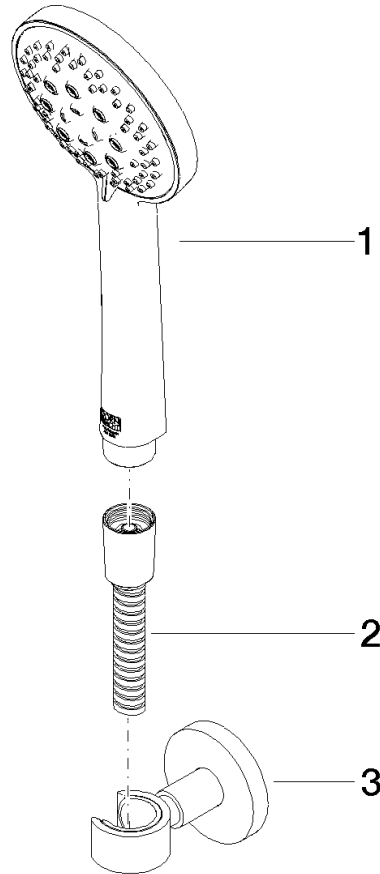

META Hand shower set FlowReduce - Brushed Platinum

27 805 625 Product version from 5/15/2020

- COMPACT RAIN, flow rate max. 1.8 gpm (at 3 bar)
- Ø 3-7/8"
- 3 individual sprays (standard, soft, massage) + 2 combinations (standard+soft, soft+massage)
- Descaling system
- Metal shower hose 49-1/4" with anti-twist device
- Showerhead holder flange Ø 2-1/8"
- This product reduces water consumption by 28% (compared to requirements of EPA Act '92)
- This product contributes to meeting the requirements of the LEED® Green Building Rating
- This product can help a building meet the requirements of Green Building Rating Systems, e.g. LEED®, BREEAM®, DGNB

Recommended article

Rough-in adapter - 35 080 970-90
 •Please order rough-in adapter 35 080 970-90 0010 if installed with wall elbow.

Recommended article

Wall elbow - Brushed Platinum 28 450 625-06

META Hand shower set FlowReduce - Brushed Platinum

27 805 625 Product version from 5/15/2020

mm [inches]

Flow rate chart

Codes & Standards

ASME A112.18.1	ASME A112.18.1/CSA B125.1	California Energy Commission (CEC)	cUPC
DIN 4109	ISO 3822	Ü-Zeichen	

META Hand shower set FlowReduce - Brushed Platinum

27 805 625 Product version from 5/15/2020

Certificates

LGA_29

IAPMO_4976

META Hand shower set FlowReduce - Brushed Platinum

27 805 625 Product version from 5/15/2020

Spare parts list

Number	Item Number	Designation	Number of units	Lead time
1	28 014 979-06 0010	Hand shower - Brushed Platinum	1	-
	Spare part can no longer be ordered, please order the replacement item			
	28018979-060010	Hand shower FlowReduce - Brushed Platinum		
2	90 30 02 072 00-06	Metal shower hose 1/2" x 3/8" x 49-1/4" - Brushed Platinum	1	10
3	28 050 625-06	Wall bracket - Brushed Platinum	1	10