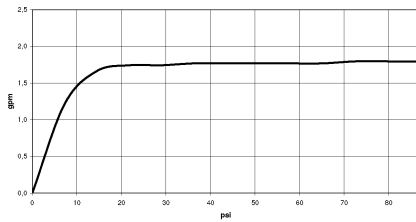

META Hand shower set FlowReduce - Brushed Platinum

27 805 625 Product version from 5/15/2020

- COMPACT RAIN, flow rate max. 1.8 gpm (at 3 bar)
- Ø 3-7/8"
- 3 individual sprays (standard, soft, massage) + 2 combinations (standard+soft, soft+massage)
- Descaling system
- Metal shower hose 49-1/4" with anti-twist device
- Showerhead holder flange Ø 2-1/8"
- This product reduces water consumption by 28% (compared to requirements of EPA Act '92)
- This product contributes to meeting the requirements of the LEED® Green Building Rating
- This product can help a building meet the requirements of Green Building Rating Systems, e.g. LEED®, BREEAM®, DGNB

Recommended article

Rough-in adapter - 35 080 970-90
 •Please order rough-in adapter 35 080 970-90 0010 if installed with wall elbow.

Recommended article

Wall elbow - Brushed Platinum 28 450 625-06

META Hand shower set FlowReduce - Brushed Platinum

27 805 625 Product version from 5/15/2020

mm [inches]

Flow rate chart

Codes & Standards

ASME A112.18.1	ASME A112.18.1/CSA B125.1	California Energy Commission (CEC)	cUPC
DIN 4109	ISO 3822	Ü-Zeichen	

META Hand shower set FlowReduce - Brushed Platinum